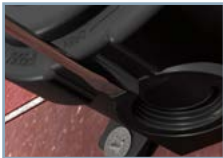

 **COMBI**
by WISKA

WISKA ®
make power smile

COMBI 304
The circular junction box

COMBI 304 Switch

As well as the standard flat screw top lid, WISKA also offers the COMBI 304 with a rotary switch. Perfect for domestic, commercial and industrial applications.

Installation variants

COMBI 304 with ESKV cable glands.

COMBI 304 with BraceFITTING and BraceCONDUIT.

COMBI 304 with KRASM and rigid conduit.

COMBI 304 with earthing spring for steel wire armoured cable.

Introducing the COMBI 304

Our NEW circular COMBI junction box (ø 82 x 57 mm, mounting distance 90 mm).

IP66 / 67 protection against moisture and dust.

Flat lid: Bayonet cap (screwed by a quarter turn).

Unique hook closing mechanism to prevent unauthorised access. Tool required to gain access once closed.

Available in black and silver.

Rotary switch lid options also available.

UV and Ozone resistant.
Suitable for indoors and out.

Mounted using external lugs.

4 x M20 threaded membrane entries.

Available in 3 colours.