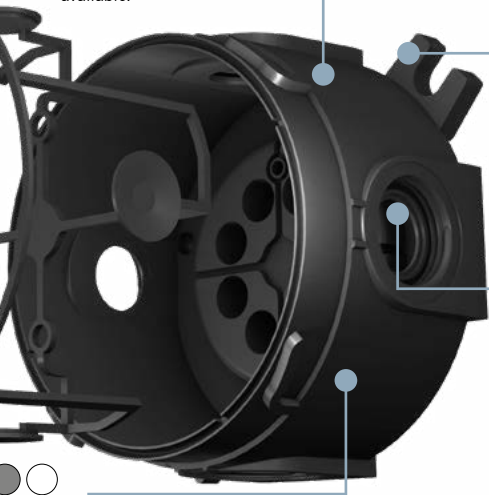

 **COMBI**
by WISKA

WISKA ®
make power smile

COMBI 304
The circular junction box

COMBI 304 Switch

As well as the standard flat screw top lid, WISKA also offers the COMBI 304 with a rotary switch. Perfect for domestic, commercial and industrial applications.

Installation variants

COMBI 304 with ESKV cable glands.

COMBI 304 with BraceFITTING and BraceCONDUIT.

COMBI 304 with KRASM and rigid conduit.

COMBI 304 with earthing spring for steel wire armoured cable.

Introducing the COMBI 304

Our NEW circular COMBI junction box (ø 82 x 57 mm, mounting distance 90 mm).

IP66 / 67 protection against moisture and dust.

Flat lid: Bayonet cap (screwed by a quarter turn).

Unique hook closing mechanism to prevent unauthorised access. Tool required to gain access once closed.

Available in black and silver.

Rotary switch lid options also available.

UV and Ozone resistant.
Suitable for indoors and out.

Mounted using external lugs.

4 x M20 threaded membrane entries.

Available in 3 colours.