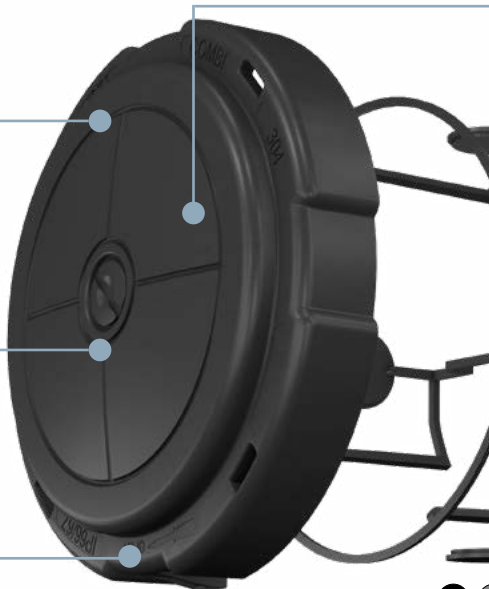

 **COMBI**
by WISKA

WISKA ®
make power smile

COMBI 304
The circular junction box

COMBI 304 Switch

As well as the standard flat screw top lid, WISKA also offers the COMBI 304 with a rotary switch. Perfect for domestic, commercial and industrial applications.

Installation variants

COMBI 304 with ESKV cable glands.

COMBI 304 with BraceFITTING and BraceCONDUIT.

COMBI 304 with KRASM and rigid conduit.

COMBI 304 with earthing spring for steel wire armoured cable.

Introducing the COMBI 304

Our NEW circular COMBI junction box (ø 82 x 57 mm, mounting distance 90 mm).

IP66 / 67 protection against moisture and dust.

Flat lid: Bayonet cap (screwed by a quarter turn).

Unique hook closing mechanism to prevent unauthorised access. Tool required to gain access once closed.

Available in black and silver.

Rotary switch lid options also available.

UV and Ozone resistant.
Suitable for indoors and out.

Mounted using external lugs.

4 x M20 threaded membrane entries.

Available in 3 colours.