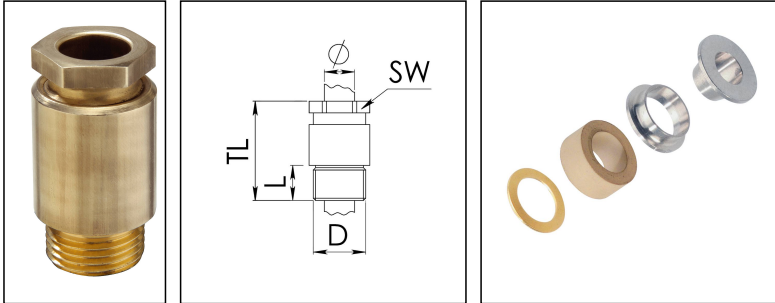

KVM 18-Z8

Cable gland, brass, DIN 89280, M18

Product illustrations are exemplary and may differ from the chosen product. Further variants and individual customization, we will gladly provide you on request.

Material cable gland	Brass
Material sealing gasket	EPDM
Material earthing insert	Brass chromium-plated
Temp. range min	-40 °C
Temp. range max	100 °C
Protection class	IP54
Thread type	M
Ø Connection thread D	18
Lead	1,5
Length screw-in thread L	10 mm
Ø cable diameter min	7 mm
Ø cable diameter max	8,5 mm
Key width SW	19 mm
Collar diameter (E)	22 mm
Total length TL	43 mm
Install. torques fitting	10 N m
Install. torques cap nut	10 N m
Impact category	6
Surface	Bright
Order no. bright	10010833
Type	KVM 18-Z8
Packing unit	1
ETIM-Classification	EC000441