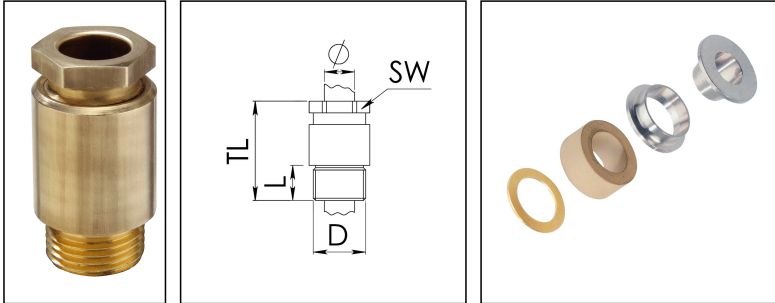

KVM 24-Z8A

Cable gland, brass, DIN 89280, M24

Product illustrations are exemplary and may differ from the chosen product. Further variants and individual customization, we will gladly provide you on request.

Material cable gland	Brass
Material sealing gasket	EPDM
Material earthing insert	Brass chromium-plated
Temp. range min	-40 °C
Temp. range max	100 °C
Protection class	IP54
Thread type	M
Ø Connection thread D	24
Lead	1,5
Length screw-in thread L	11 mm
Ø cable diameter min	7 mm
Ø cable diameter max	8,5 mm
Key width SW	24 mm
Collar diameter (E)	27 mm
Total length TL	49 mm
Install. torques fitting	10 N m
Install. torques cap nut	10 N m
Impact category	6
Surface	Bright
Order no. bright	10010836
Type	KVM 24-Z8A
Packing unit	1
ETIM-Classification	EC000441