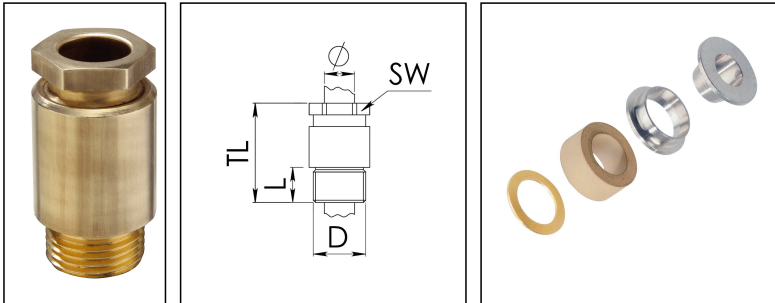

KVM 24-Z14

Cable gland, brass, DIN 89280, M24

Product illustrations are exemplary and may differ from the chosen product. Further variants and individual customization, we will gladly provide you on request.

Material cable gland	Brass
Material sealing gasket	EPDM
Material earthing insert	Brass chromium-plated
Temp. range min	-40 °C
Temp. range max	100 °C
Protection class	IP54
Thread type	M
Ø Connection thread D	24
Lead	1,5
Length screw-in thread L	11 mm
Ø cable diameter min	12 mm
Ø cable diameter max	14,5 mm
Key width SW	24 mm
Collar diameter (E)	27 mm
Total length TL	49 mm
Install. torques fitting	10 N m
Install. torques cap nut	10 N m
Impact category	6
Surface	Bright
Order no. bright	10010840
Type	KVM 24-Z14
Packing unit	1
ETIM-Classification	EC000441