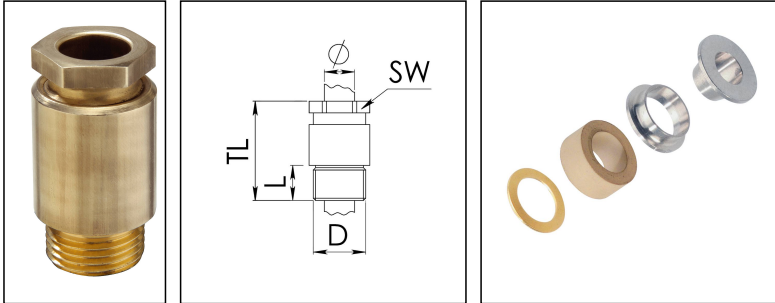

## KVM 24-Z17

Cable gland, brass, DIN 89280, M24

Product illustrations are exemplary and may differ from the chosen product. Further variants and individual customization, we will gladly provide you on request.

|                                 |                       |
|---------------------------------|-----------------------|
| <b>Material cable gland</b>     | Brass                 |
| <b>Material sealing gasket</b>  | EPDM                  |
| <b>Material earthing insert</b> | Brass chromium-plated |
| <b>Temp. range min</b>          | -40 °C                |
| <b>Temp. range max</b>          | 100 °C                |
| <b>Protection class</b>         | IP54                  |
| <b>Thread type</b>              | M                     |
| <b>Ø Connection thread D</b>    | 24                    |
| <b>Lead</b>                     | 1,5                   |
| <b>Length screw-in thread L</b> | 11 mm                 |
| <b>Ø cable diameter min</b>     | 16 mm                 |
| <b>Ø cable diameter max</b>     | 17,5 mm               |
| <b>Key width SW</b>             | 24 mm                 |
| <b>Collar diameter (E)</b>      | 27 mm                 |
| <b>Total length TL</b>          | 49 mm                 |
| <b>Install. torques fitting</b> | 10 N m                |
| <b>Install. torques cap nut</b> | 10 N m                |
| <b>Impact category</b>          | 6                     |
| <b>Surface</b>                  | Bright                |
| <b>Order no. bright</b>         | 10010842              |
| <b>Type</b>                     | KVM 24-Z17            |
| <b>Packing unit</b>             | 1                     |
| <b>ETIM-Classification</b>      | EC000441              |