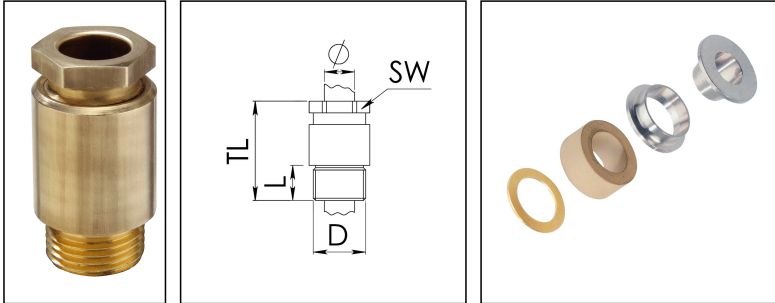

## KVM 36-Z22

Cable gland, brass, DIN 89280, M36

Product illustrations are exemplary and may differ from the chosen product. Further variants and individual customization, we will gladly provide you on request.

<b>Material cable gland</b>	Brass
<b>Material sealing gasket</b>	EPDM
<b>Material earthing insert</b>	Brass chromium-plated
<b>Temp. range min</b>	-40 °C
<b>Temp. range max</b>	100 °C
<b>Protection class</b>	IP54
<b>Thread type</b>	M
<b>Ø Connection thread D</b>	36
<b>Lead</b>	2
<b>Length screw-in thread L</b>	13 mm
<b>Ø cable diameter min</b>	20 mm
<b>Ø cable diameter max</b>	22,5 mm
<b>Key width SW</b>	36 mm
<b>Collar diameter (E)</b>	41 mm
<b>Total length TL</b>	58 mm
<b>Install. torques fitting</b>	15 N m
<b>Install. torques cap nut</b>	15 N m
<b>Impact category</b>	6
<b>Surface</b>	Bright
<b>Order no. bright</b>	10010846
<b>Type</b>	KVM 36-Z22
<b>Packing unit</b>	1
<b>ETIM-Classification</b>	EC000441