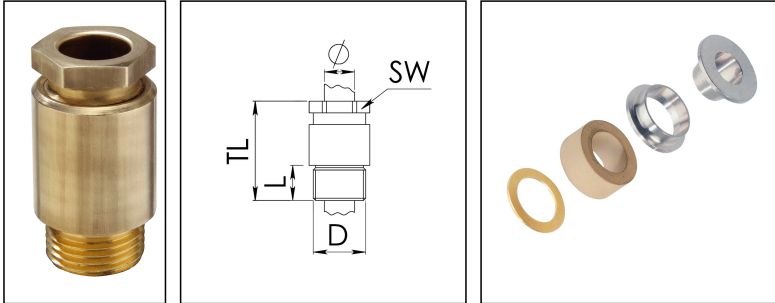

KVM 36-Z24

Cable gland, brass, DIN 89280, M36

Product illustrations are exemplary and may differ from the chosen product. Further variants and individual customization, we will gladly provide you on request.

Material cable gland	Brass
Material sealing gasket	EPDM
Material earthing insert	Brass chromium-plated
Temp. range min	-40 °C
Temp. range max	100 °C
Protection class	IP54
Thread type	M
Ø Connection thread D	36
Lead	2
Length screw-in thread L	13 mm
Ø cable diameter min	22 mm
Ø cable diameter max	24,5 mm
Key width SW	36 mm
Collar diameter (E)	41 mm
Total length TL	58 mm
Install. torques fitting	15 N m
Install. torques cap nut	15 N m
Impact category	6
Surface	Bright
Order no. bright	10010847
Type	KVM 36-Z24
Packing unit	1
ETIM-Classification	EC000441