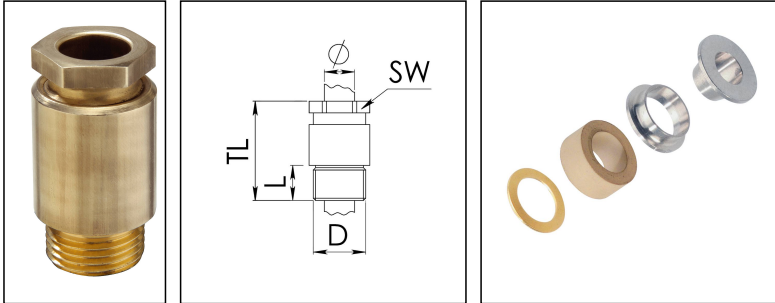

KVM 45-Z32

Cable gland, brass, DIN 89280, M45

Product illustrations are exemplary and may differ from the chosen product. Further variants and individual customization, we will gladly provide you on request.

Material cable gland	Brass
Material sealing gasket	EPDM
Material earthing insert	Brass chromium-plated
Temp. range min	-40 °C
Temp. range max	100 °C
Protection class	IP54
Thread type	M
Ø Connection thread D	45
Lead	2
Length screw-in thread L	14 mm
Ø cable diameter min	30 mm
Ø cable diameter max	32,5 mm
Key width SW	46 mm
Collar diameter (E)	53 mm
Total length TL	62 mm
Install. torques fitting	20 N m
Install. torques cap nut	15 N m
Impact category	6
Surface	Bright
Order no. bright	10010851
Type	KVM 45-Z32
Packing unit	1
ETIM-Classification	EC000441