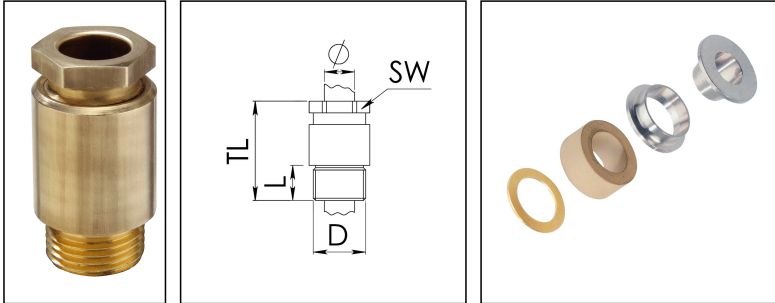

## KVM 72-Z48

Cable gland, brass, DIN 89280, M72

Product illustrations are exemplary and may differ from the chosen product. Further variants and individual customization, we will gladly provide you on request.

|                                 |                        |
|---------------------------------|------------------------|
| <b>Material cable gland</b>     | Brass                  |
| <b>Material sealing gasket</b>  | EPDM                   |
| <b>Material earthing insert</b> | Brass chromium-plated  |
| <b>Temp. range min</b>          | -40 °C                 |
| <b>Temp. range max</b>          | 100 °C                 |
| <b>Protection class</b>         | IP54                   |
| <b>Thread type</b>              | M                      |
| <b>Ø Connection thread D</b>    | 72                     |
| <b>Lead</b>                     | 2                      |
| <b>Length screw-in thread L</b> | 16 mm                  |
| <b>Ø cable diameter min</b>     | 44 mm                  |
| <b>Ø cable diameter max</b>     | 48,5 mm                |
| <b>Key width SW</b>             | 70 mm                  |
| <b>Collar diameter (E)</b>      | 75 mm                  |
| <b>Total length TL</b>          | 73 mm                  |
| <b>Install. torques fitting</b> | 20 N m                 |
| <b>Install. torques cap nut</b> | 15 N m                 |
| <b>Impact category</b>          | 6                      |
| <b>Advice</b>                   | * Similar to DIN 89280 |
| <b>Surface</b>                  | Bright                 |
| <b>Order no. bright</b>         | 10010856               |
| <b>Type</b>                     | KVM 72-Z48             |
| <b>Packing unit</b>             | 1                      |
| <b>ETIM-Classification</b>      | EC000441               |