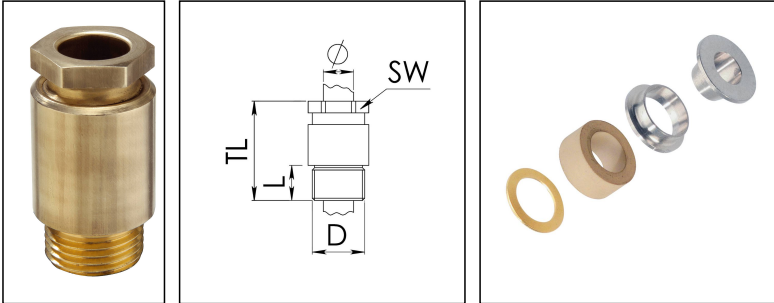

## KVM 72-Z52

Cable gland, brass, DIN 89280, M72

Product illustrations are exemplary and may differ from the chosen product. Further variants and individual customization, we will gladly provide you on request.

|                                 |                        |
|---------------------------------|------------------------|
| <b>Material cable gland</b>     | Brass                  |
| <b>Material sealing gasket</b>  | EPDM                   |
| <b>Material earthing insert</b> | Brass chromium-plated  |
| <b>Temp. range min</b>          | -40 °C                 |
| <b>Temp. range max</b>          | 100 °C                 |
| <b>Protection class</b>         | IP54                   |
| <b>Thread type</b>              | M                      |
| <b>Ø Connection thread D</b>    | 72                     |
| <b>Lead</b>                     | 2                      |
| <b>Length screw-in thread L</b> | 16 mm                  |
| <b>Ø cable diameter min</b>     | 48 mm                  |
| <b>Ø cable diameter max</b>     | 52,5 mm                |
| <b>Key width SW</b>             | 70 mm                  |
| <b>Collar diameter (E)</b>      | 75 mm                  |
| <b>Total length TL</b>          | 73 mm                  |
| <b>Install. torques fitting</b> | 20 N m                 |
| <b>Install. torques cap nut</b> | 15 N m                 |
| <b>Impact category</b>          | 6                      |
| <b>Advice</b>                   | * Similar to DIN 89280 |
| <b>Surface</b>                  | Bright                 |
| <b>Order no. bright</b>         | 10010857               |
| <b>Type</b>                     | KVM 72-Z52             |
| <b>Packing unit</b>             | 1                      |
| <b>ETIM-Classification</b>      | EC000441               |