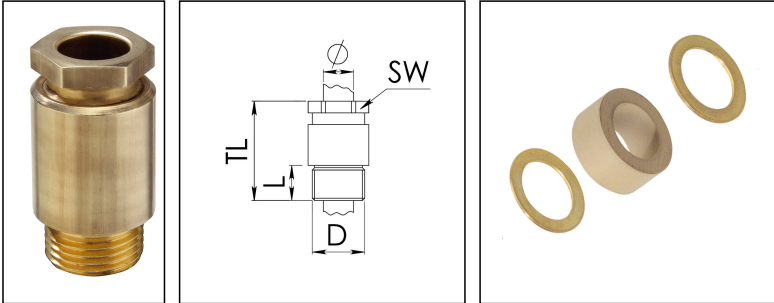

## KVM 18-W8

Cable gland, brass, DIN 89280, M18

Product illustrations are exemplary and may differ from the chosen product. Further variants and individual customization, we will gladly provide you on request.

<b>Material cable gland</b>	Brass
<b>Material sealing gasket</b>	EPDM
<b>Temp. range min</b>	-40 °C
<b>Temp. range max</b>	100 °C
<b>Protection class</b>	IP54
<b>Thread type</b>	M
<b>Ø Connection thread D</b>	18
<b>Lead</b>	1,5
<b>Length screw-in thread L</b>	10 mm
<b>Ø cable diameter min</b>	7 mm
<b>Ø cable diameter max</b>	8,5 mm
<b>Key width SW</b>	19 mm
<b>Collar diameter (E)</b>	22 mm
<b>Total length TL</b>	43 mm
<b>Install. torques fitting</b>	10 N m
<b>Install. torques cap nut</b>	10 N m
<b>Surface</b>	Bright
<b>Order no. bright</b>	10010862
<b>Type</b>	KVM 18-W8
<b>Packing unit</b>	1
<b>ETIM-Classification</b>	EC000441