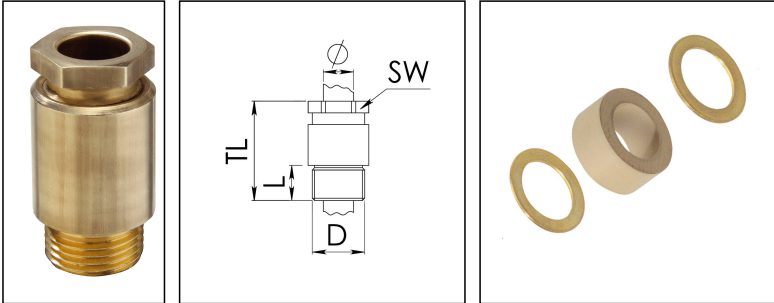

## KVM 56-W38

Cable gland, brass, DIN 89280, M56

Product illustrations are exemplary and may differ from the chosen product. Further variants and individual customization, we will gladly provide you on request.

<b>Material cable gland</b>	Brass
<b>Material sealing gasket</b>	EPDM
<b>Temp. range min</b>	-40 °C
<b>Temp. range max</b>	100 °C
<b>Protection class</b>	IP54
<b>Thread type</b>	M
<b>Ø Connection thread D</b>	56
<b>Lead</b>	2
<b>Length screw-in thread L</b>	15 mm
<b>Ø cable diameter min</b>	35 mm
<b>Ø cable diameter max</b>	38,5 mm
<b>Key width SW</b>	55 mm
<b>Collar diameter (E)</b>	63 mm
<b>Total length TL</b>	68 mm
<b>Install. torques fitting</b>	20 N m
<b>Install. torques cap nut</b>	15 N m
<b>Surface</b>	Bright
<b>Order no. bright</b>	10010882
<b>Type</b>	KVM 56-W38
<b>Packing unit</b>	1
<b>ETIM-Classification</b>	EC000441