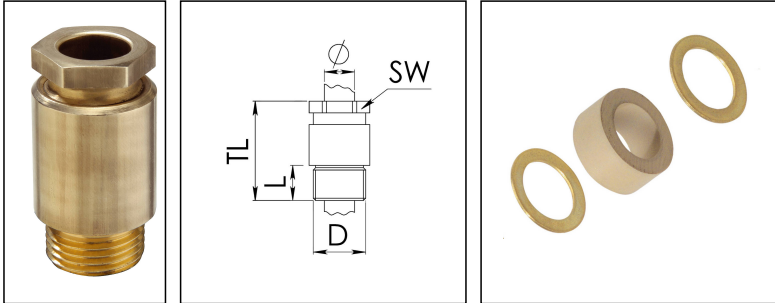

## KVM 80-W64

Cable gland, brass, similar to DIN 89280, M80

Product illustrations are exemplary and may differ from the chosen product. Further variants and individual customization, we will gladly provide you on request.

|                                 |                        |
|---------------------------------|------------------------|
| <b>Material cable gland</b>     | Brass                  |
| <b>Material sealing gasket</b>  | EPDM                   |
| <b>Temp. range min</b>          | -40 °C                 |
| <b>Temp. range max</b>          | 100 °C                 |
| <b>Protection class</b>         | IP54                   |
| <b>Thread type</b>              | M                      |
| <b>Ø Connection thread D</b>    | 80                     |
| <b>Lead</b>                     | 2                      |
| <b>Length screw-in thread L</b> | 18 mm                  |
| <b>Ø cable diameter min</b>     | 62 mm                  |
| <b>Ø cable diameter max</b>     | 66 mm                  |
| <b>Key width SW</b>             | 85 mm                  |
| <b>Collar diameter (E)</b>      | 92 mm                  |
| <b>Total length TL</b>          | 79 mm                  |
| <b>Install. torques fitting</b> | 30 N m                 |
| <b>Install. torques cap nut</b> | 30 N m                 |
| <b>Advice</b>                   | * Similar to DIN 89280 |
| <b>Surface</b>                  | Bright                 |
| <b>Order no. bright</b>         | 10010888               |
| <b>Type</b>                     | KVM 80-W64             |
| <b>Packing unit</b>             | 1                      |
| <b>ETIM-Classification</b>      | EC000441               |