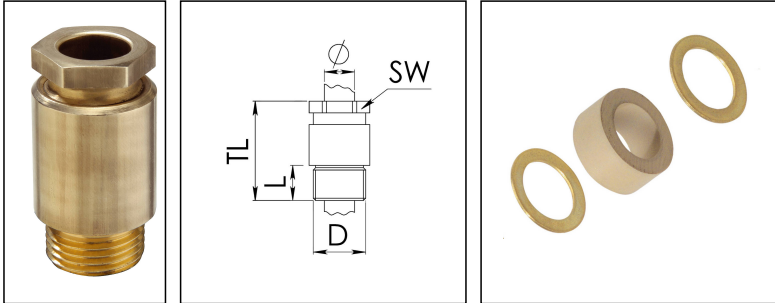

## KVM 105-W70

Cable gland, brass, similar to DIN 89280, M105

Product illustrations are exemplary and may differ from the chosen product. Further variants and individual customization, we will gladly provide you on request.

<b>Material cable gland</b>	Brass
<b>Material sealing gasket</b>	EPDM
<b>Temp. range min</b>	-40 °C
<b>Temp. range max</b>	100 °C
<b>Protection class</b>	IP54
<b>Thread type</b>	M
<b>Ø Connection thread D</b>	105
<b>Lead</b>	2
<b>Length screw-in thread L</b>	20 mm
<b>Ø cable diameter min</b>	68 mm
<b>Ø cable diameter max</b>	73 mm
<b>Key width SW</b>	105 mm
<b>Collar diameter (E)</b>	113 mm
<b>Total length TL</b>	88 mm
<b>Install. torques fitting</b>	30 N m
<b>Install. torques cap nut</b>	30 N m
<b>Advice</b>	* Similar to DIN 89280
<b>Surface</b>	Bright
<b>Order no. bright</b>	10010890
<b>Type</b>	KVM 105-W70
<b>Packing unit</b>	1
<b>ETIM-Classification</b>	EC000441