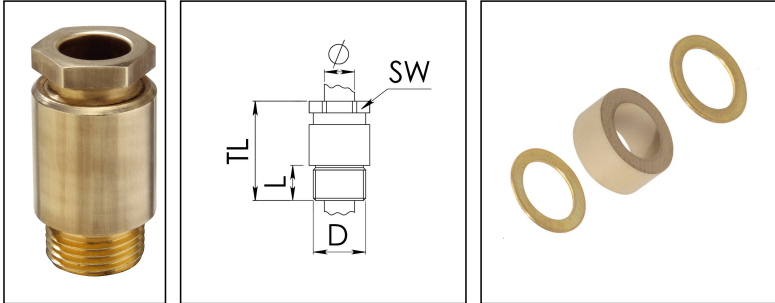

## KVM 105-W80

Cable gland, brass, similar to DIN 89280, M105

Product illustrations are exemplary and may differ from the chosen product. Further variants and individual customization, we will gladly provide you on request.

<b>Material cable gland</b>	Brass
<b>Material sealing gasket</b>	EPDM
<b>Temp. range min</b>	-40 °C
<b>Temp. range max</b>	100 °C
<b>Protection class</b>	IP54
<b>Thread type</b>	M
<b>Ø Connection thread D</b>	105
<b>Lead</b>	2
<b>Length screw-in thread L</b>	20 mm
<b>Ø cable diameter min</b>	78 mm
<b>Ø cable diameter max</b>	83 mm
<b>Key width SW</b>	105 mm
<b>Collar diameter (E)</b>	113 mm
<b>Total length TL</b>	88 mm
<b>Install. torques fitting</b>	30 N m
<b>Install. torques cap nut</b>	30 N m
<b>Advice</b>	* Similar to DIN 89280
<b>Surface</b>	Bright
<b>Order no. bright</b>	10010892
<b>Type</b>	KVM 105-W80
<b>Packing unit</b>	1
<b>ETIM-Classification</b>	EC000441