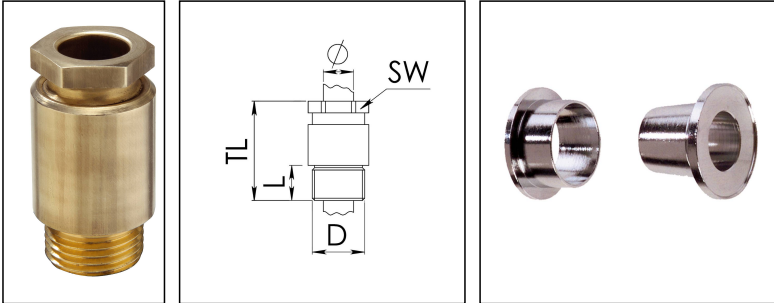

KVM 18-VG B

Cable gland, DIN 89280, brass, earthing cones to VG 88773, M18

Product illustrations are exemplary and may differ from the chosen product. Further variants and individual customization, we will gladly provide you on request.

Material cable gland	Brass
Material earthing insert	Brass chromium-plated
Temp. range min	-30 °C
Temp. range max	80 °C
Protection class	IP30
Thread type	M
Ø Connection thread D	18
Lead	1,5
Length screw-in thread L	10 mm
Ø cable below cable shield	11,5 mm - 12,5 mm
Key width SW	19 mm
Collar diameter (E)	22 mm
Total length TL	43 mm
Install. torques fitting	10 N m
Install. torques cap nut	10 N m
Surface	Bright
Order no. bright	10010895
Type	KVM 18-VG B
Packing unit	1