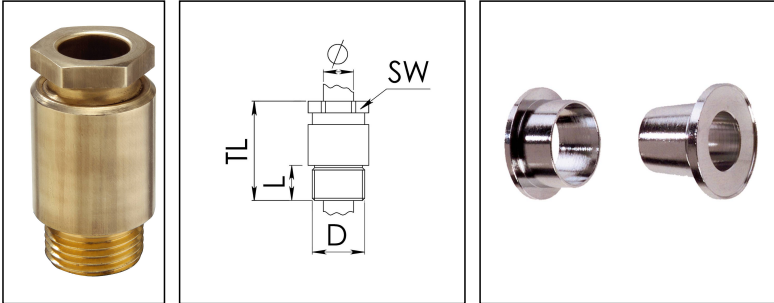

KVM 36-VG A

Cable gland, DIN 89280, brass, earthing cones to VG 88773, M36

Product illustrations are exemplary and may differ from the chosen product. Further variants and individual customization, we will gladly provide you on request.

Material cable gland	Brass
Material earthing insert	Brass chromium-plated
Temp. range min	-30 °C
Temp. range max	80 °C
Protection class	IP30
Thread type	M
Ø Connection thread D	36
Lead	2
Length screw-in thread L	13 mm
Ø cable below cable shield	20,5 mm - 22,5 mm
Key width SW	36 mm
Collar diameter (E)	40 mm
Total length TL	58 mm
Install. torques fitting	15 N m
Install. torques cap nut	15 N m
Surface	Bright
Order no. bright	10010902
Type	KVM 36-VG A
Packing unit	1