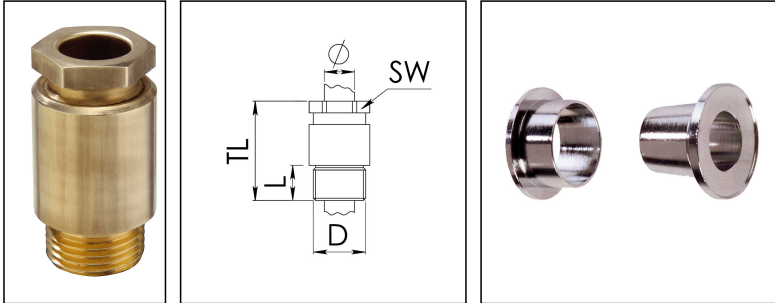

## KVM 36-VG B

Cable gland, DIN 89280, brass, earthing cones to VG 88773, M36

Product illustrations are exemplary and may differ from the chosen product. Further variants and individual customization, we will gladly provide you on request.

<b>Material cable gland</b>	Brass
<b>Material earthing insert</b>	Brass chromium-plated
<b>Temp. range min</b>	-30 °C
<b>Temp. range max</b>	80 °C
<b>Protection class</b>	IP30
<b>Thread type</b>	M
<b>Ø Connection thread D</b>	36
<b>Lead</b>	2
<b>Length screw-in thread L</b>	13 mm
<b>Ø cable below cable shield</b>	22,5 mm - 25,5 mm
<b>Key width SW</b>	36 mm
<b>Collar diameter (E)</b>	40 mm
<b>Total length TL</b>	58 mm
<b>Install. torques fitting</b>	15 N m
<b>Install. torques cap nut</b>	15 N m
<b>Surface</b>	Bright
<b>Order no. bright</b>	10010903
<b>Type</b>	KVM 36-VG B
<b>Packing unit</b>	1