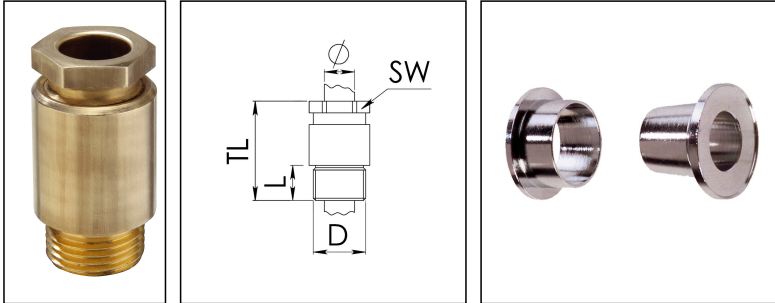

KVM 45-VG B

Cable gland, DIN 89280, brass, earthing cones to VG 88773, M45

Product illustrations are exemplary and may differ from the chosen product. Further variants and individual customization, we will gladly provide you on request.

Material cable gland	Brass
Material earthing insert	Brass chromium-plated
Temp. range min	-30 °C
Temp. range max	80 °C
Protection class	IP30
Thread type	M
Ø Connection thread D	45
Lead	2
Length screw-in thread L	14 mm
Ø cable below cable shield	27,5 mm - 31,5 mm
Key width SW	46 mm
Collar diameter (E)	50 mm
Total length TL	62 mm
Install. torques fitting	20 N m
Install. torques cap nut	15 N m
Surface	Bright
Order no. bright	10010905
Type	KVM 45-VG B
Packing unit	1