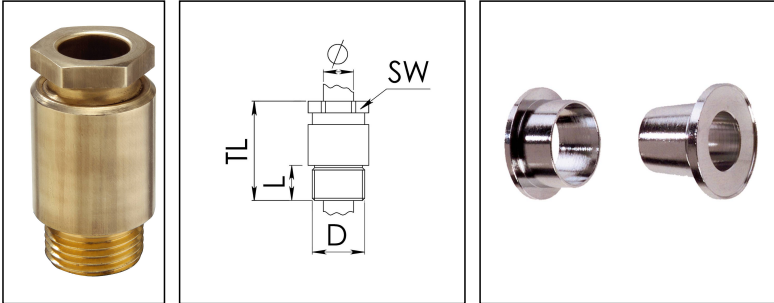

KVM 45-VG B

Cable gland, DIN 89280, brass, earthing cones to VG 88773, M45

Product illustrations are exemplary and may differ from the chosen product. Further variants and individual customization, we will gladly provide you on request.

Material cable gland	Brass
Material earthing insert	Brass chromium-plated
Temp. range min	-30 °C
Temp. range max	80 °C
Protection class	IP30
Thread type	M
Ø Connection thread D	45
Lead	2
Length screw-in thread L	14 mm
Ø cable below cable shield	27,5 mm - 31,5 mm
Key width SW	46 mm
Collar diameter (E)	50 mm
Total length TL	62 mm
Install. torques fitting	20 N m
Install. torques cap nut	15 N m
Surface	Bright
Order no. bright	10010905
Type	KVM 45-VG B
Packing unit	1