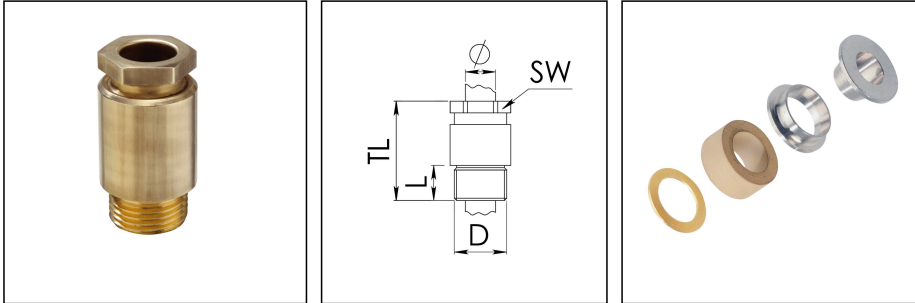

## KVMP 24/9-Z8A

Cable gland circular, brass, DIN 89280, M24-Pg9

Product illustrations are exemplary and may differ from the chosen product. Further variants and individual customization, we will gladly provide you on request.

<b>Material cable gland</b>	Brass
<b>Material sealing gasket</b>	EPDM
<b>Material earthing insert</b>	Brass chromium-plated
<b>Temp. range min</b>	-40 °C
<b>Temp. range max</b>	100 °C
<b>Protection class</b>	IP54
<b>Thread type</b>	PG
<b>Ø Connection thread D</b>	9
<b>Length screw-in thread L</b>	9 mm
<b>Ø cable diameter min</b>	7 mm
<b>Ø cable diameter max</b>	8,5 mm
<b>Key width SW</b>	24 mm
<b>Collar diameter (E)</b>	27 mm
<b>Total length TL</b>	47 mm
<b>Install. torques fitting</b>	10 N m
<b>Install. torques cap nut</b>	10 N m
<b>Surface</b>	Bright
<b>Order no. bright</b>	10010921
<b>Type</b>	KVMP 24/9-Z8A
<b>Packing unit</b>	1