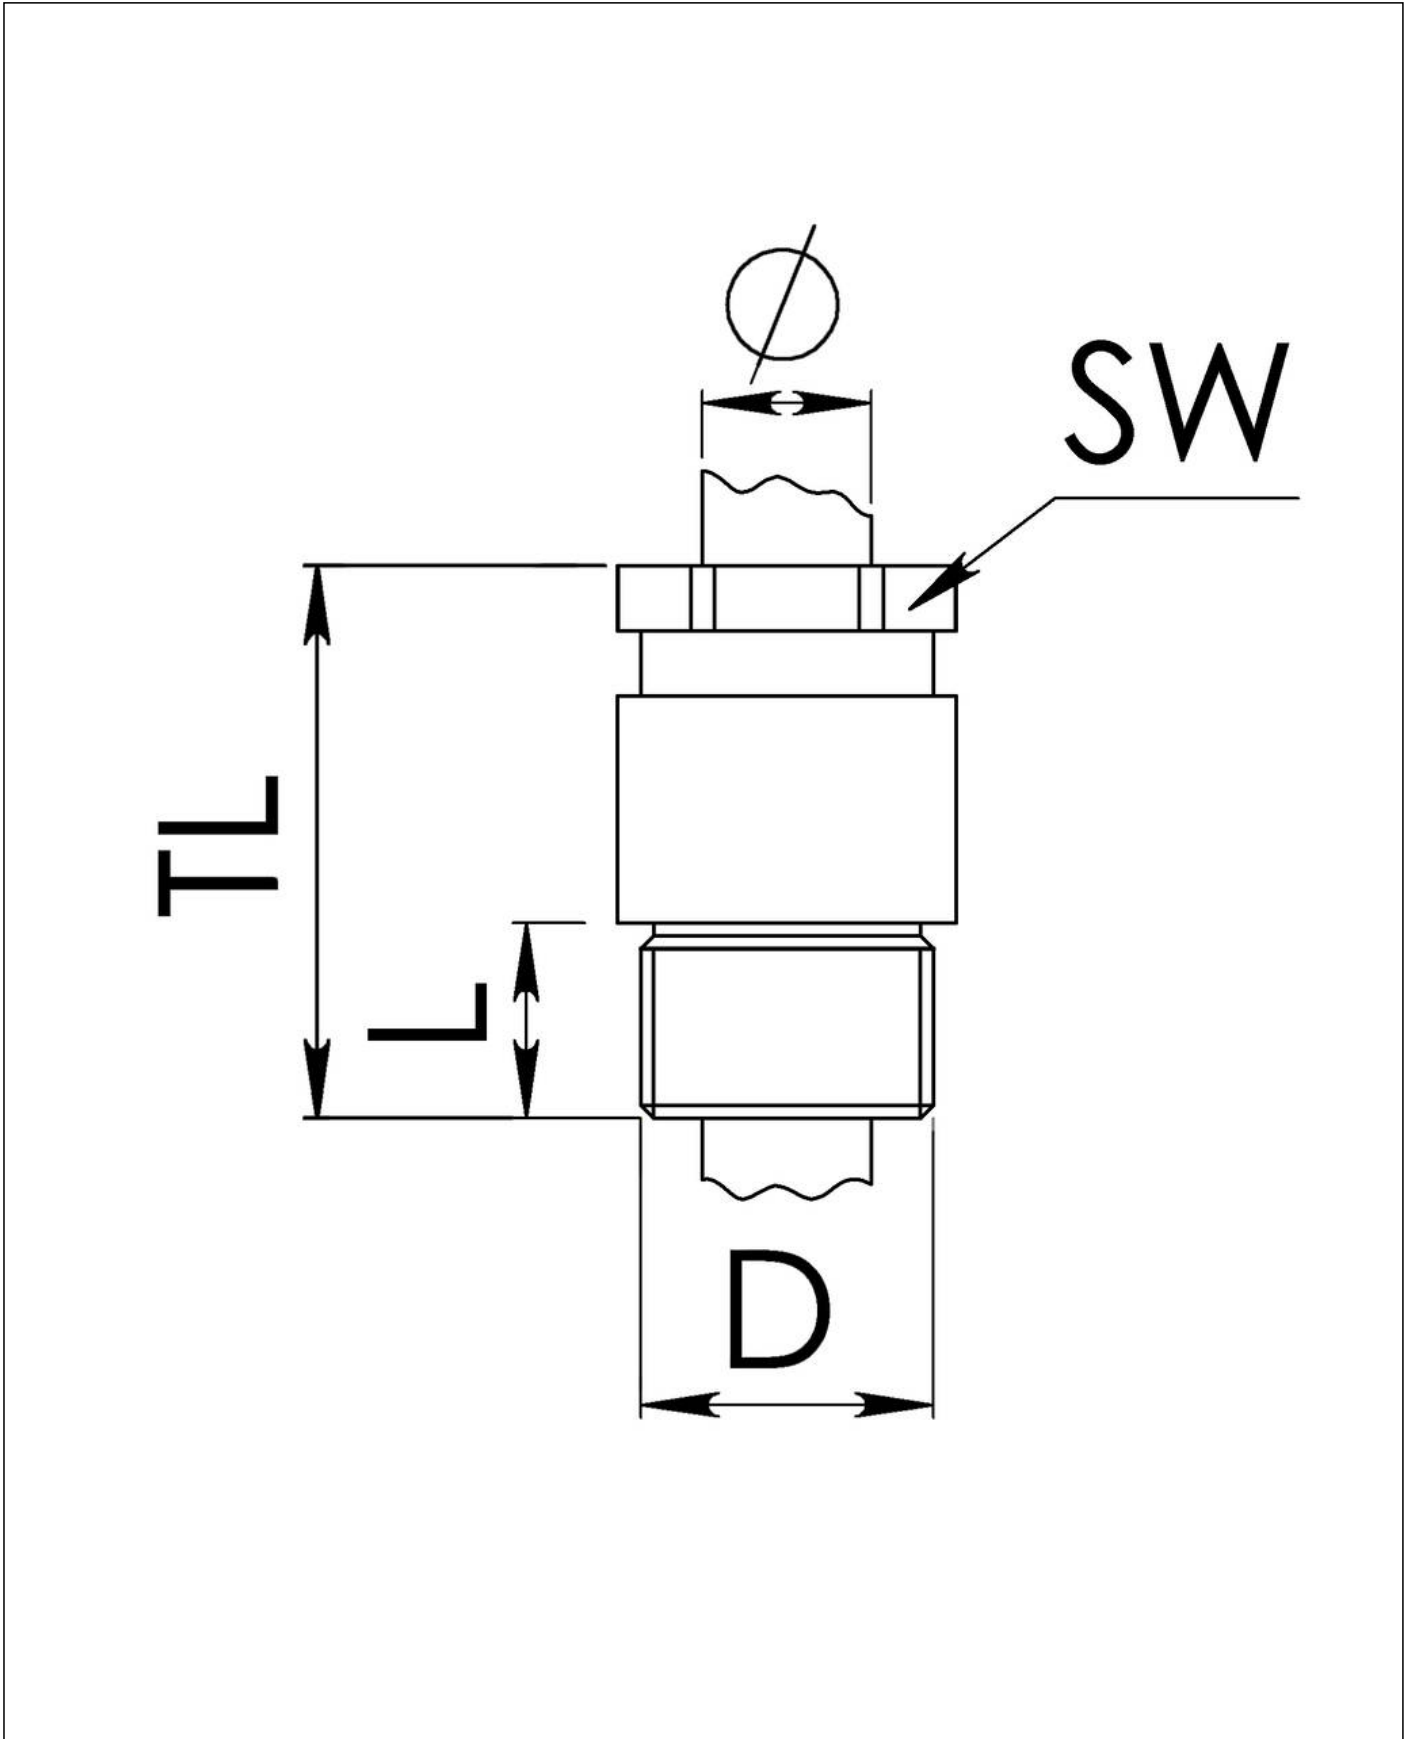

Your Contact:
WISKA Hoppmann GmbH
Kisdorfer Weg 28 · 24568 Kaltenkirchen · Germany
☎ +49-4191-508-0 · 📠 +49-4191-508-209
contact@wiska.de · www.wiska.com