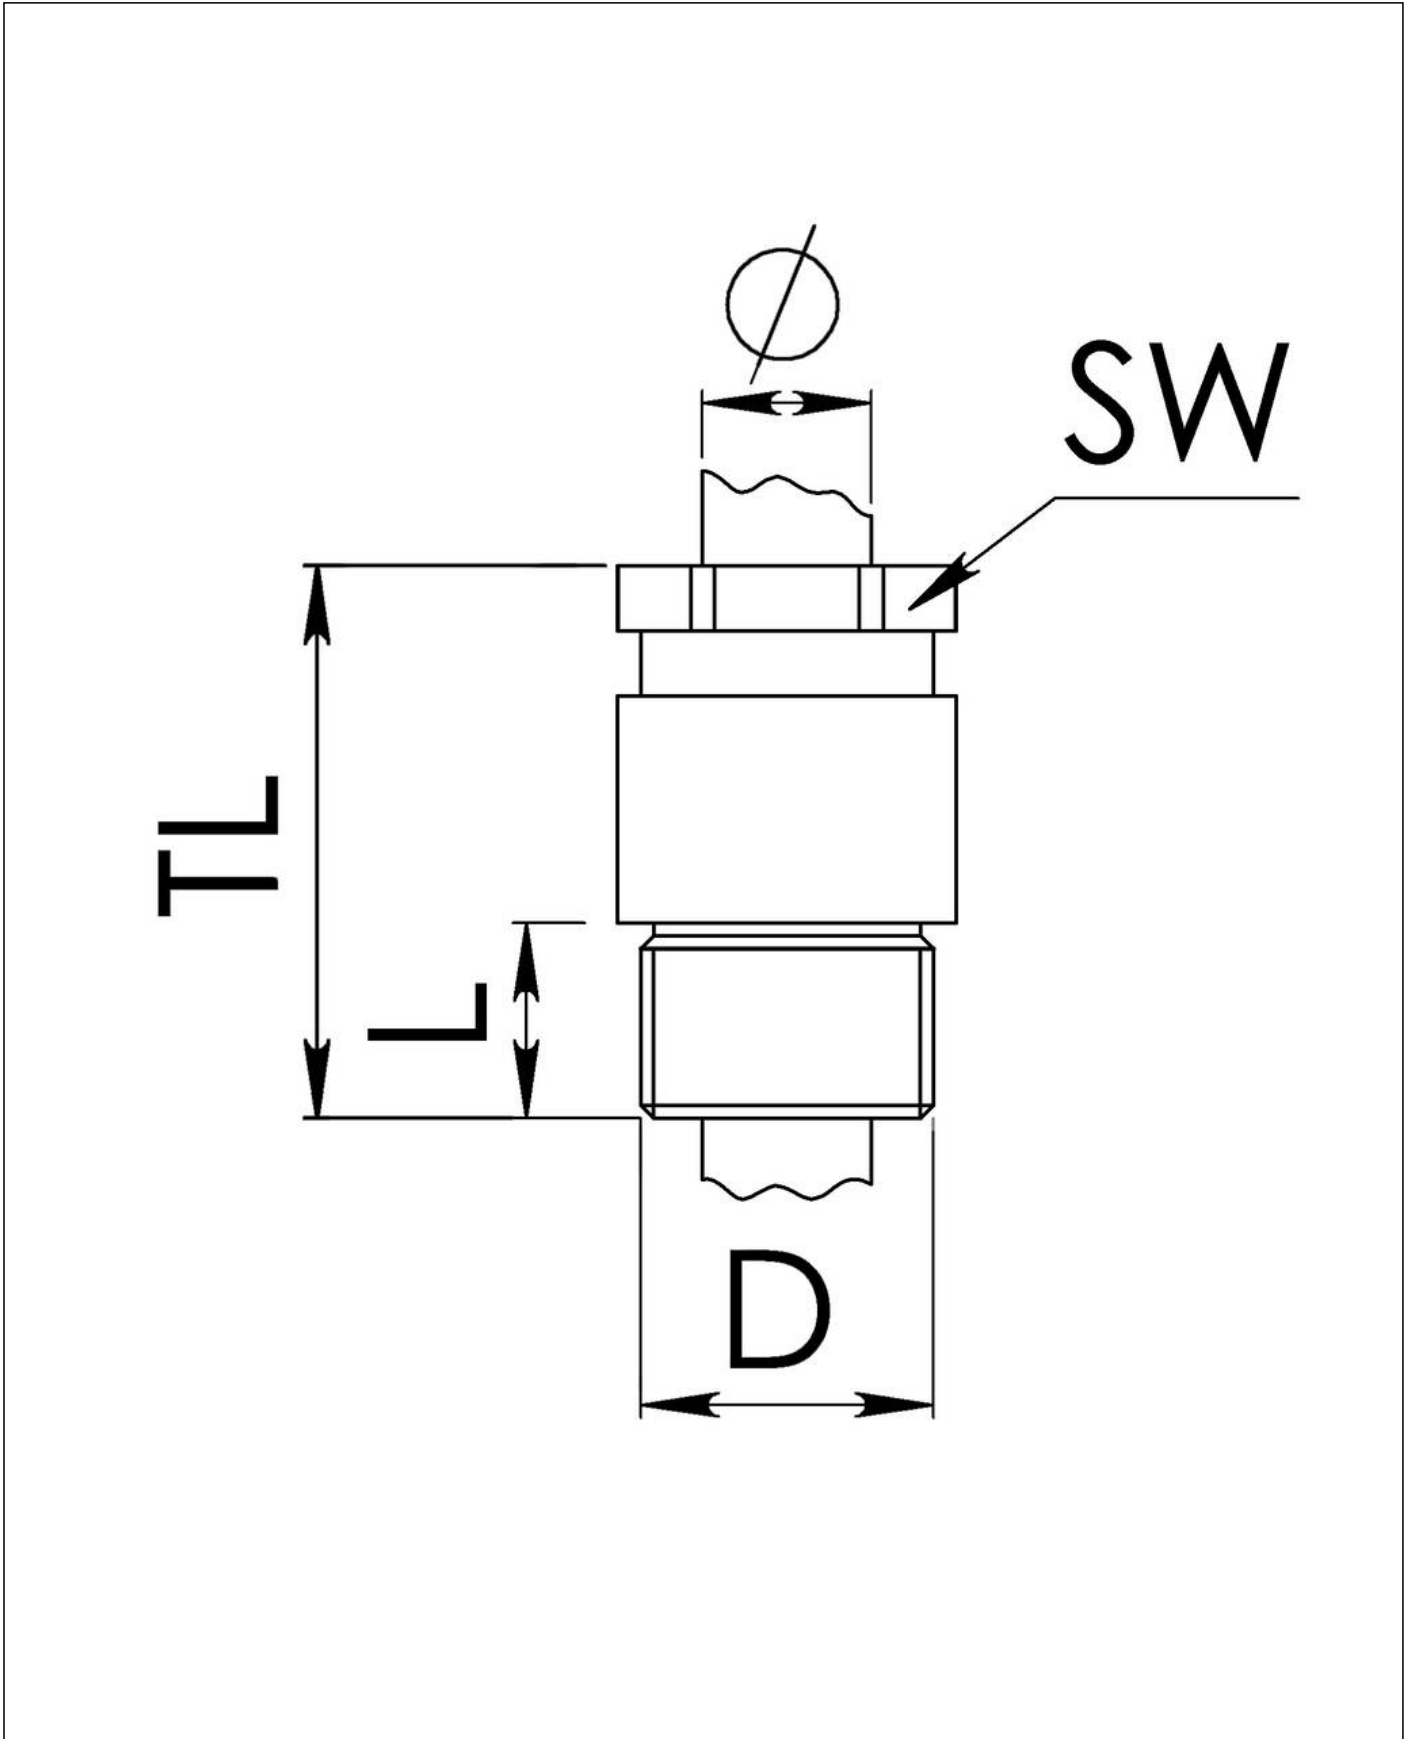

Your Contact:
WISKA Hoppmann GmbH
Kisdorfer Weg 28 · 24568 Kaltenkirchen · Germany
☎ +49-4191-508-0 · 📠 +49-4191-508-209
contact@wiska.de · www.wiska.com