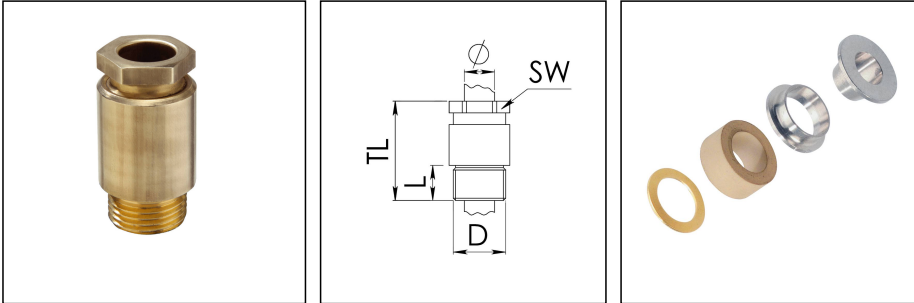

## KVMP 24/21-Z17

Cable gland circular, brass, DIN 89280, M24-Pg21

Product illustrations are exemplary and may differ from the chosen product. Further variants and individual customization, we will gladly provide you on request.

<b>Material cable gland</b>	Brass
<b>Material sealing gasket</b>	EPDM
<b>Material earthing insert</b>	Brass chromium-plated
<b>Temp. range min</b>	-40 °C
<b>Temp. range max</b>	100 °C
<b>Protection class</b>	IP54
<b>Thread type</b>	PG
<b>Ø Connection thread D</b>	21
<b>Length screw-in thread L</b>	9 mm
<b>Ø cable diameter min</b>	16 mm
<b>Ø cable diameter max</b>	17,5 mm
<b>Key width SW</b>	24 mm
<b>Collar diameter (E)</b>	27 mm
<b>Total length TL</b>	47 mm
<b>Install. torques fitting</b>	10 N m
<b>Install. torques cap nut</b>	10 N m
<b>Surface</b>	Bright
<b>Order no. bright</b>	10010955
<b>Type</b>	KVMP 24/21-Z17
<b>Packing unit</b>	1