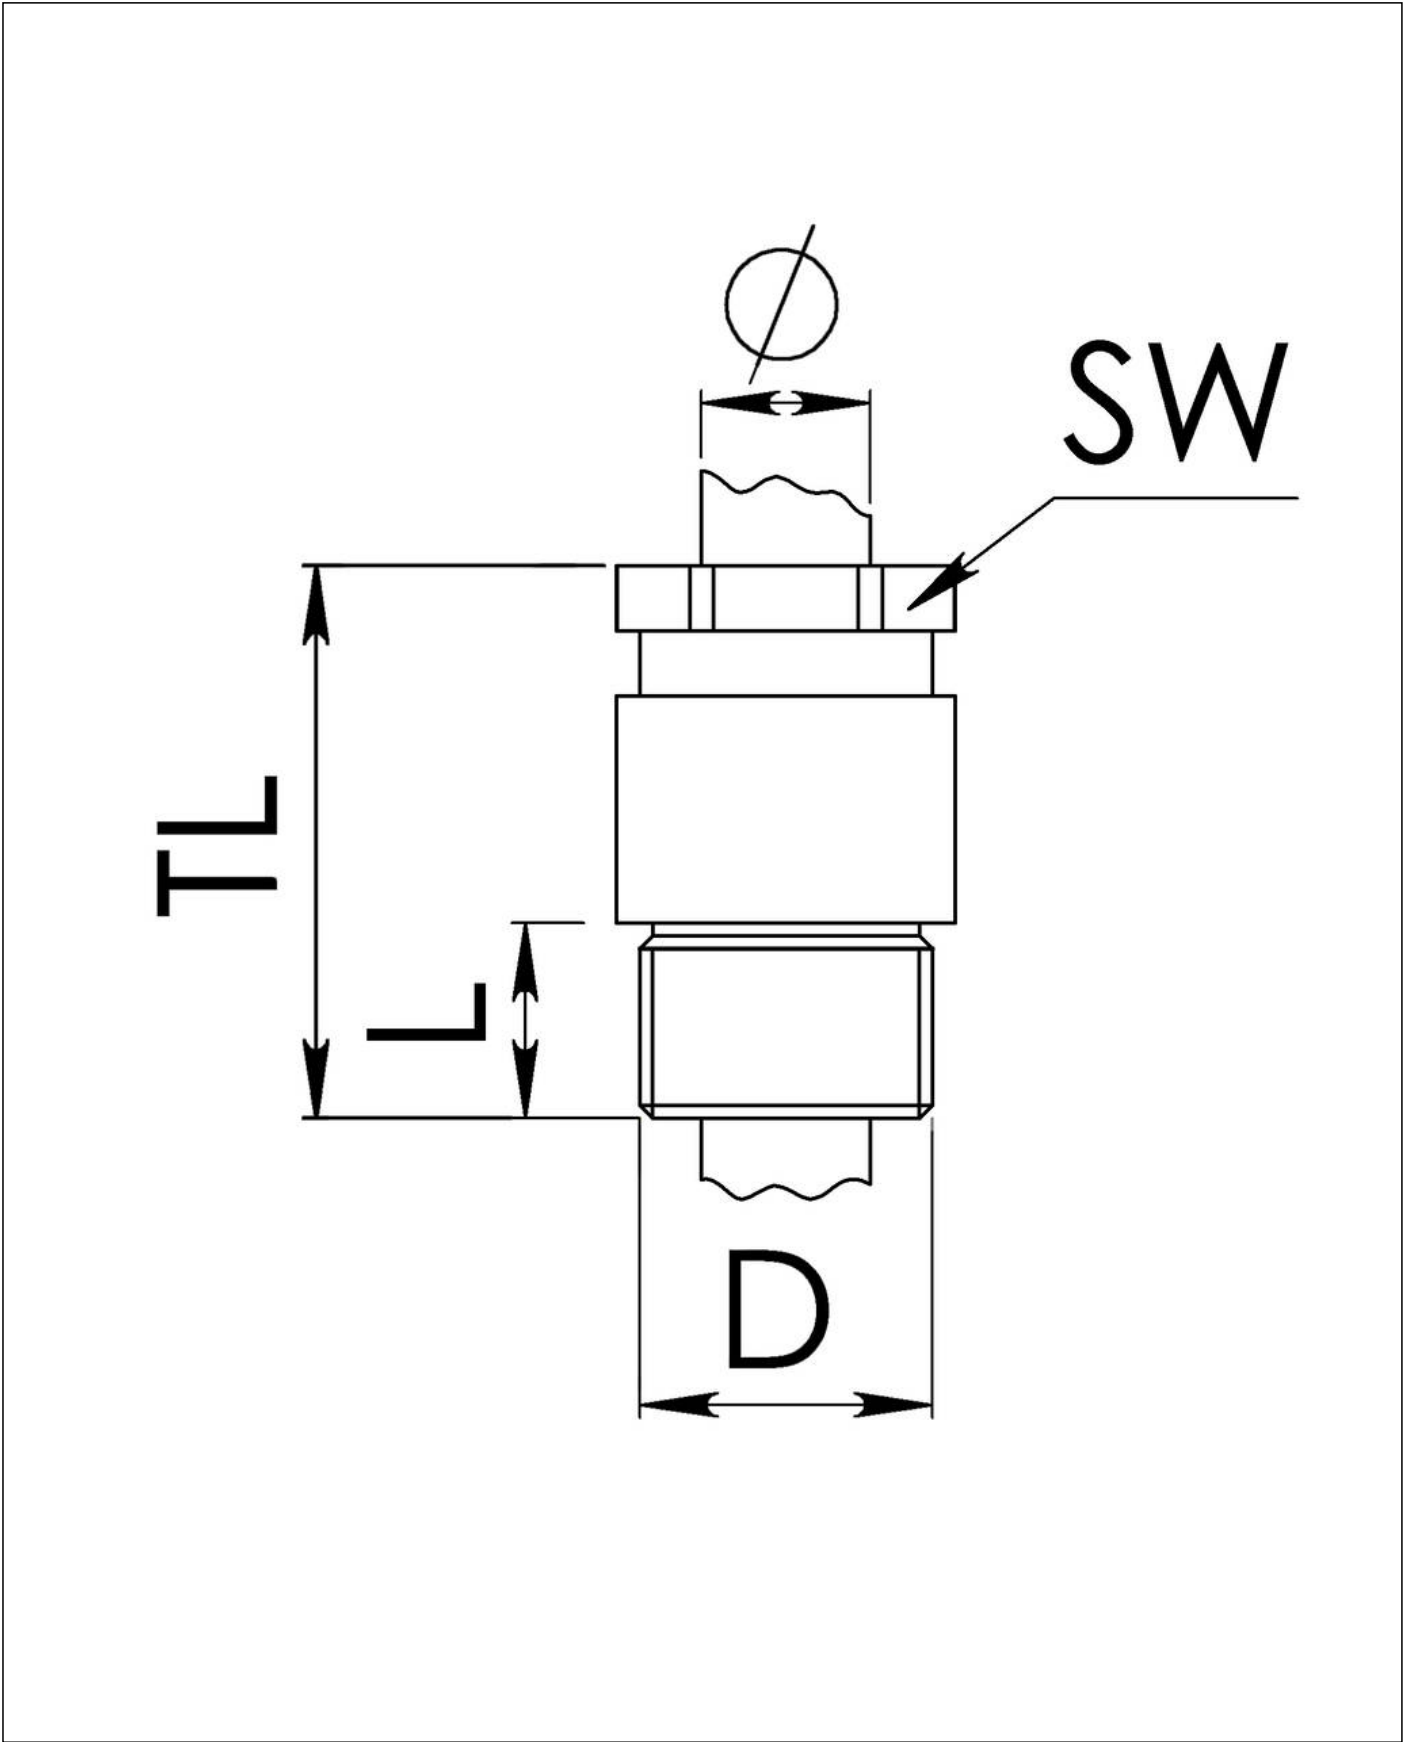

Your Contact:
WISKA Hoppmann GmbH
Kisdorfer Weg 28 · 24568 Kaltenkirchen · Germany
☎ +49-4191-508-0 · 📠 +49-4191-508-209
contact@wiska.de · www.wiska.com