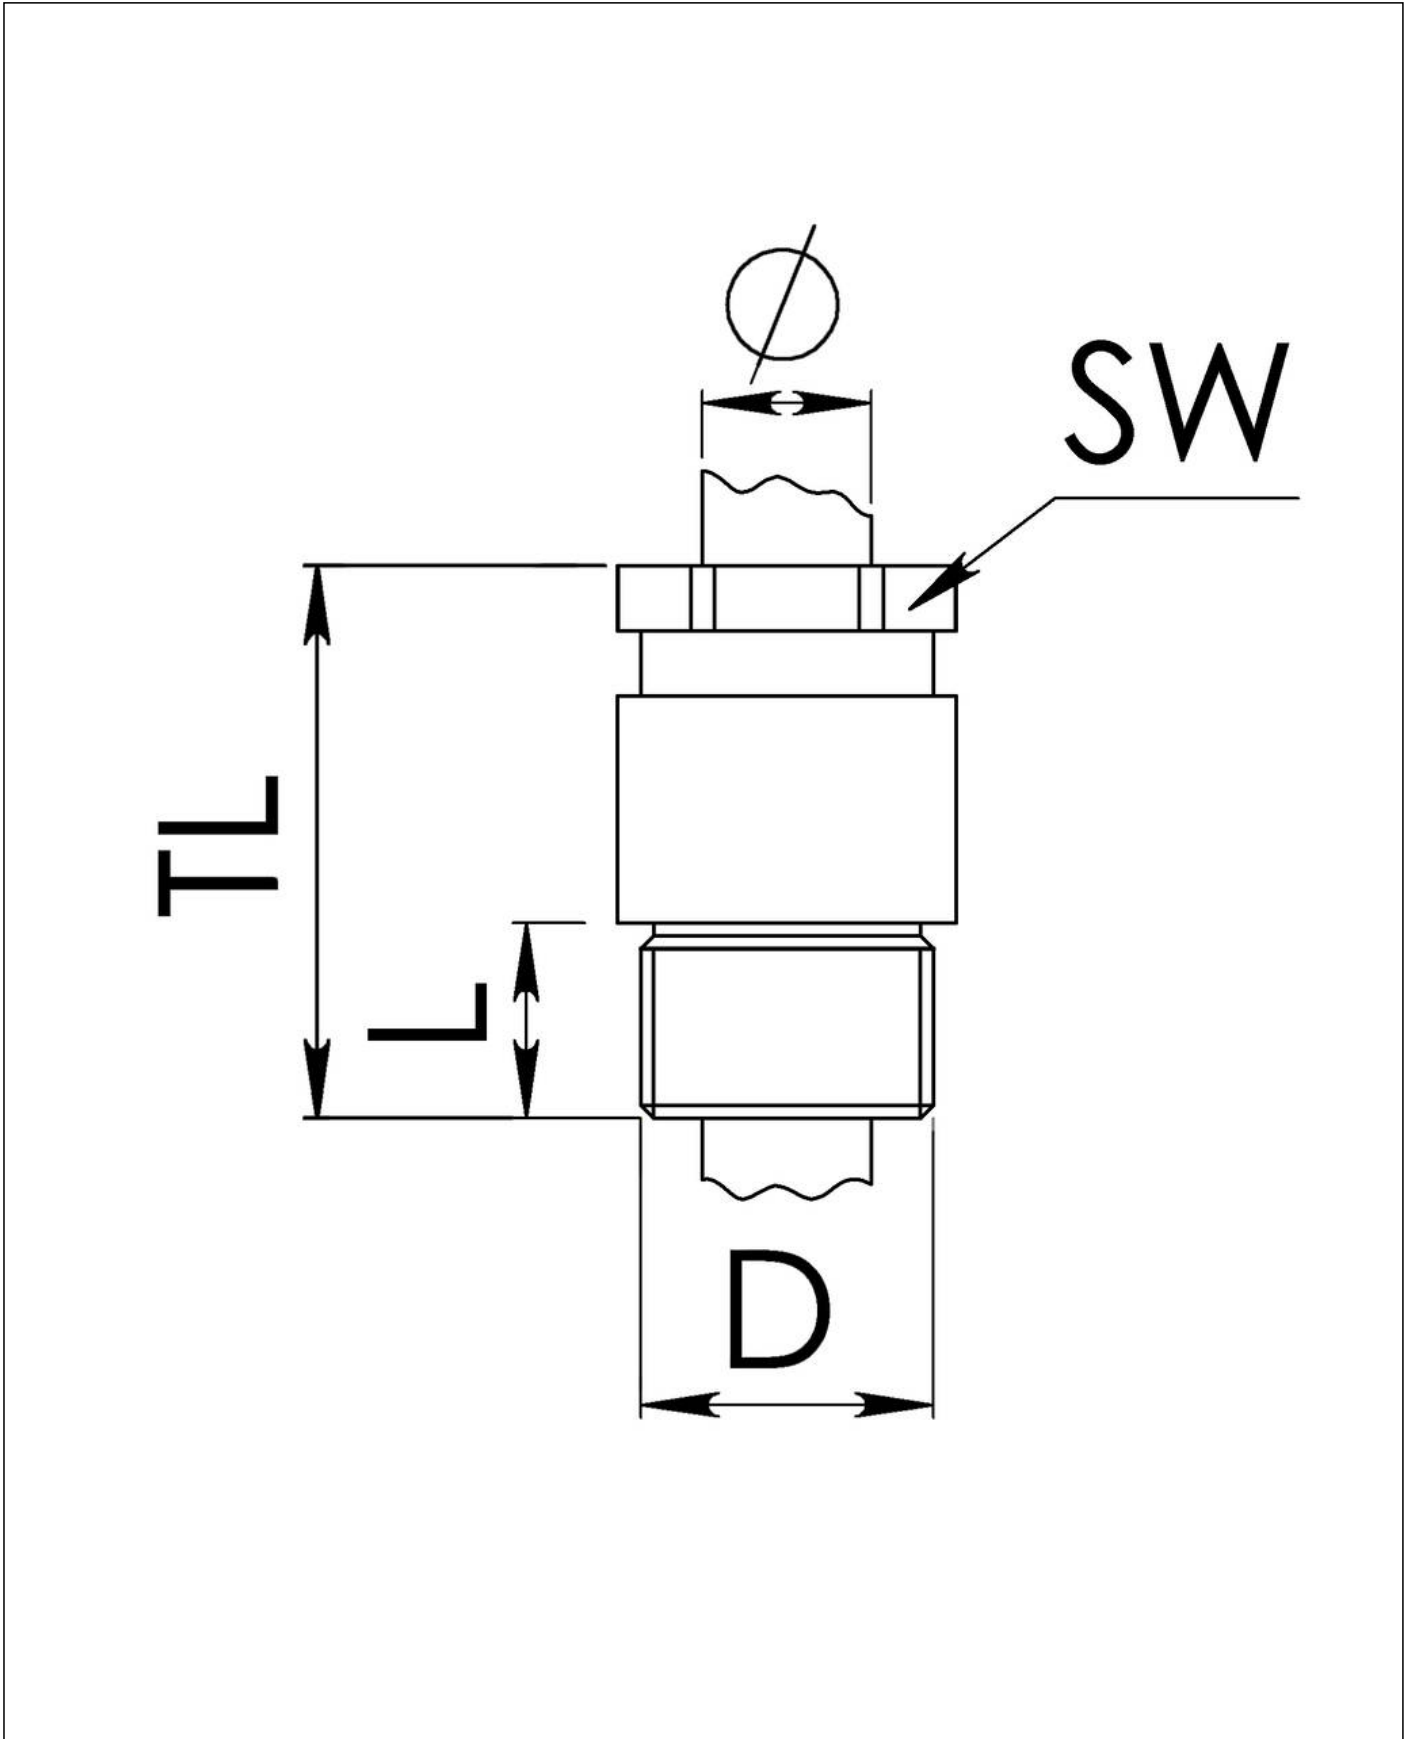

Your Contact:

WISKA Hoppmann GmbH

Kisdorfer Weg 28 · 24568 Kaltenkirchen · Germany

☎ +49-4191-508-0 · 📠 +49-4191-508-209

contact@wiska.de · www.wiska.com