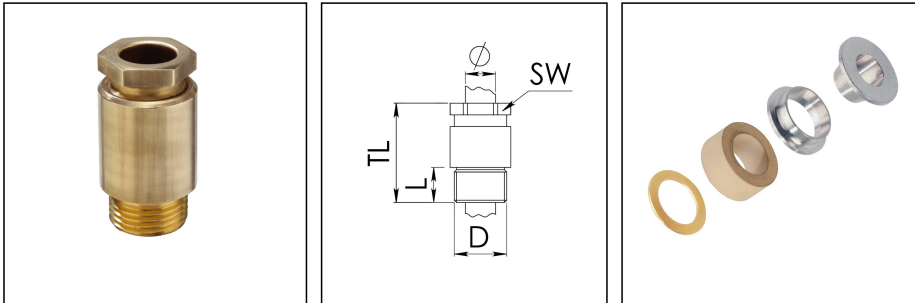

## KVMP 56/42-Z41

Cable gland circular, brass, DIN 89280, M56-Pg42

Product illustrations are exemplary and may differ from the chosen product. Further variants and individual customization, we will gladly provide you on request.

<b>Material cable gland</b>	Brass
<b>Material sealing gasket</b>	EPDM
<b>Material earthing insert</b>	Brass chromium-plated
<b>Temp. range min</b>	-40 °C
<b>Temp. range max</b>	100 °C
<b>Protection class</b>	IP54
<b>Thread type</b>	PG
<b>Ø Connection thread D</b>	42
<b>Length screw-in thread L</b>	12 mm
<b>Ø cable diameter min</b>	38 mm
<b>Ø cable diameter max</b>	41,5 mm
<b>Key width SW</b>	55 mm
<b>Collar diameter (E)</b>	63 mm
<b>Total length TL</b>	65 mm
<b>Install. torques fitting</b>	20 N m
<b>Install. torques cap nut</b>	15 N m
<b>Surface</b>	Bright
<b>Order no. bright</b>	10011015
<b>Type</b>	KVMP 56/42-Z41
<b>Packing unit</b>	1