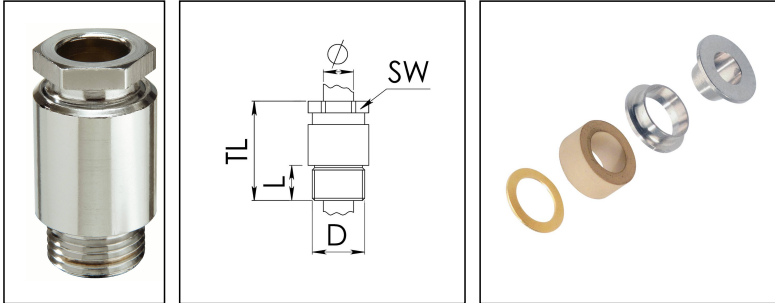

## KVM 56-Z35/Ni

Cable gland, brass nickel-plated, DIN 89280, M56

Product illustrations are exemplary and may differ from the chosen product. Further variants and individual customization, we will gladly provide you on request.

|                          |                       |
|--------------------------|-----------------------|
| Material cable gland     | Brass nickel-plated   |
| Material sealing gasket  | EPDM                  |
| Material earthing insert | Brass chromium-plated |
| Temp. range min          | -40 °C                |
| Temp. range max          | 100 °C                |
| Protection class         | IP54                  |
| Thread type              | M                     |
| Ø Connection thread D    | 56                    |
| Lead                     | 2                     |
| Length screw-in thread L | 15 mm                 |
| Ø cable diameter min     | 32 mm                 |
| Ø cable diameter max     | 35,5 mm               |
| Key width SW             | 55 mm                 |
| Collar diameter (E)      | 63 mm                 |
| Total length TL          | 68 mm                 |
| Install. torques fitting | 20 N m                |
| Install. torques cap nut | 15 N m                |
| Impact category          | 6                     |
| Surface                  | Nickel-plated         |
| Order no. nickel-plated  | 10014542              |
| Type                     | KVM 56-Z35/Ni         |
| Packing unit             | 1                     |
| ETIM-Classification      | EC000441              |