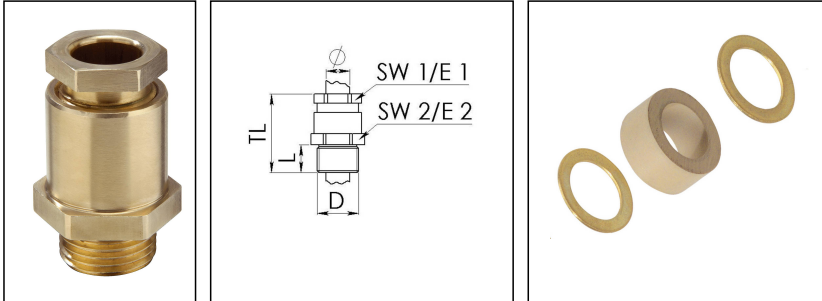

## EKVM 18/20-W8

Cable gland, brass, DIN 89280, M18-M20

Product illustrations are exemplary and may differ from the chosen product. Further variants and individual customization, we will gladly provide you on request.

<b>Material cable gland</b>	Brass
<b>Material sealing gasket</b>	EPDM
<b>Temp. range min</b>	-40 °C
<b>Temp. range max</b>	100 °C
<b>Protection class</b>	IP54
<b>Thread type</b>	M
<b>Ø Connection thread D</b>	20
<b>Lead</b>	1,5
<b>Length screw-in thread L</b>	10 mm
<b>Ø cable diameter min</b>	7 mm
<b>Ø cable diameter max</b>	8,5 mm
<b>Key width SW1</b>	19 mm
<b>Key width SW2</b>	24 mm
<b>Collar diameter E1</b>	21 mm
<b>Collar diameter E2</b>	26 mm
<b>Total length TL</b>	41 mm
<b>Install. torques fitting</b>	10 N m
<b>Install. torques cap nut</b>	10 N m
<b>Surface</b>	Bright
<b>Order no. bright</b>	10016329
<b>Type</b>	EKVM 18/20-W8
<b>Packing unit</b>	1
<b>ETIM-Classification</b>	EC000441