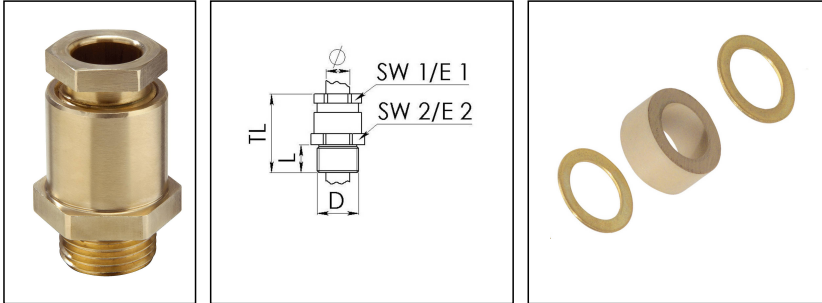

## KVMS 80-W61

Cable gland, brass, similar to DIN 89280, M80

Product illustrations are exemplary and may differ from the chosen product. Further variants and individual customization, we will gladly provide you on request.

<b>Material cable gland</b>	Brass
<b>Material sealing gasket</b>	EPDM
<b>Temp. range min</b>	-40 °C
<b>Temp. range max</b>	100 °C
<b>Protection class</b>	IP54
<b>Thread type</b>	M
<b>Ø Connection thread D</b>	80
<b>Lead</b>	2
<b>Length screw-in thread L</b>	18 mm
<b>Ø cable diameter min</b>	59 mm
<b>Ø cable diameter max</b>	62 mm
<b>Key width SW1</b>	85 mm
<b>Key width SW2</b>	90 mm
<b>Collar diameter E1</b>	92 mm
<b>Collar diameter E2</b>	100 mm
<b>Total length TL</b>	79 mm
<b>Install. torques fitting</b>	30 N m
<b>Install. torques cap nut</b>	30 N m
<b>Surface</b>	Bright
<b>Order no. bright</b>	10016450
<b>Type</b>	KVMS 80-W61
<b>Packing unit</b>	1
<b>ETIM-Classification</b>	EC000441