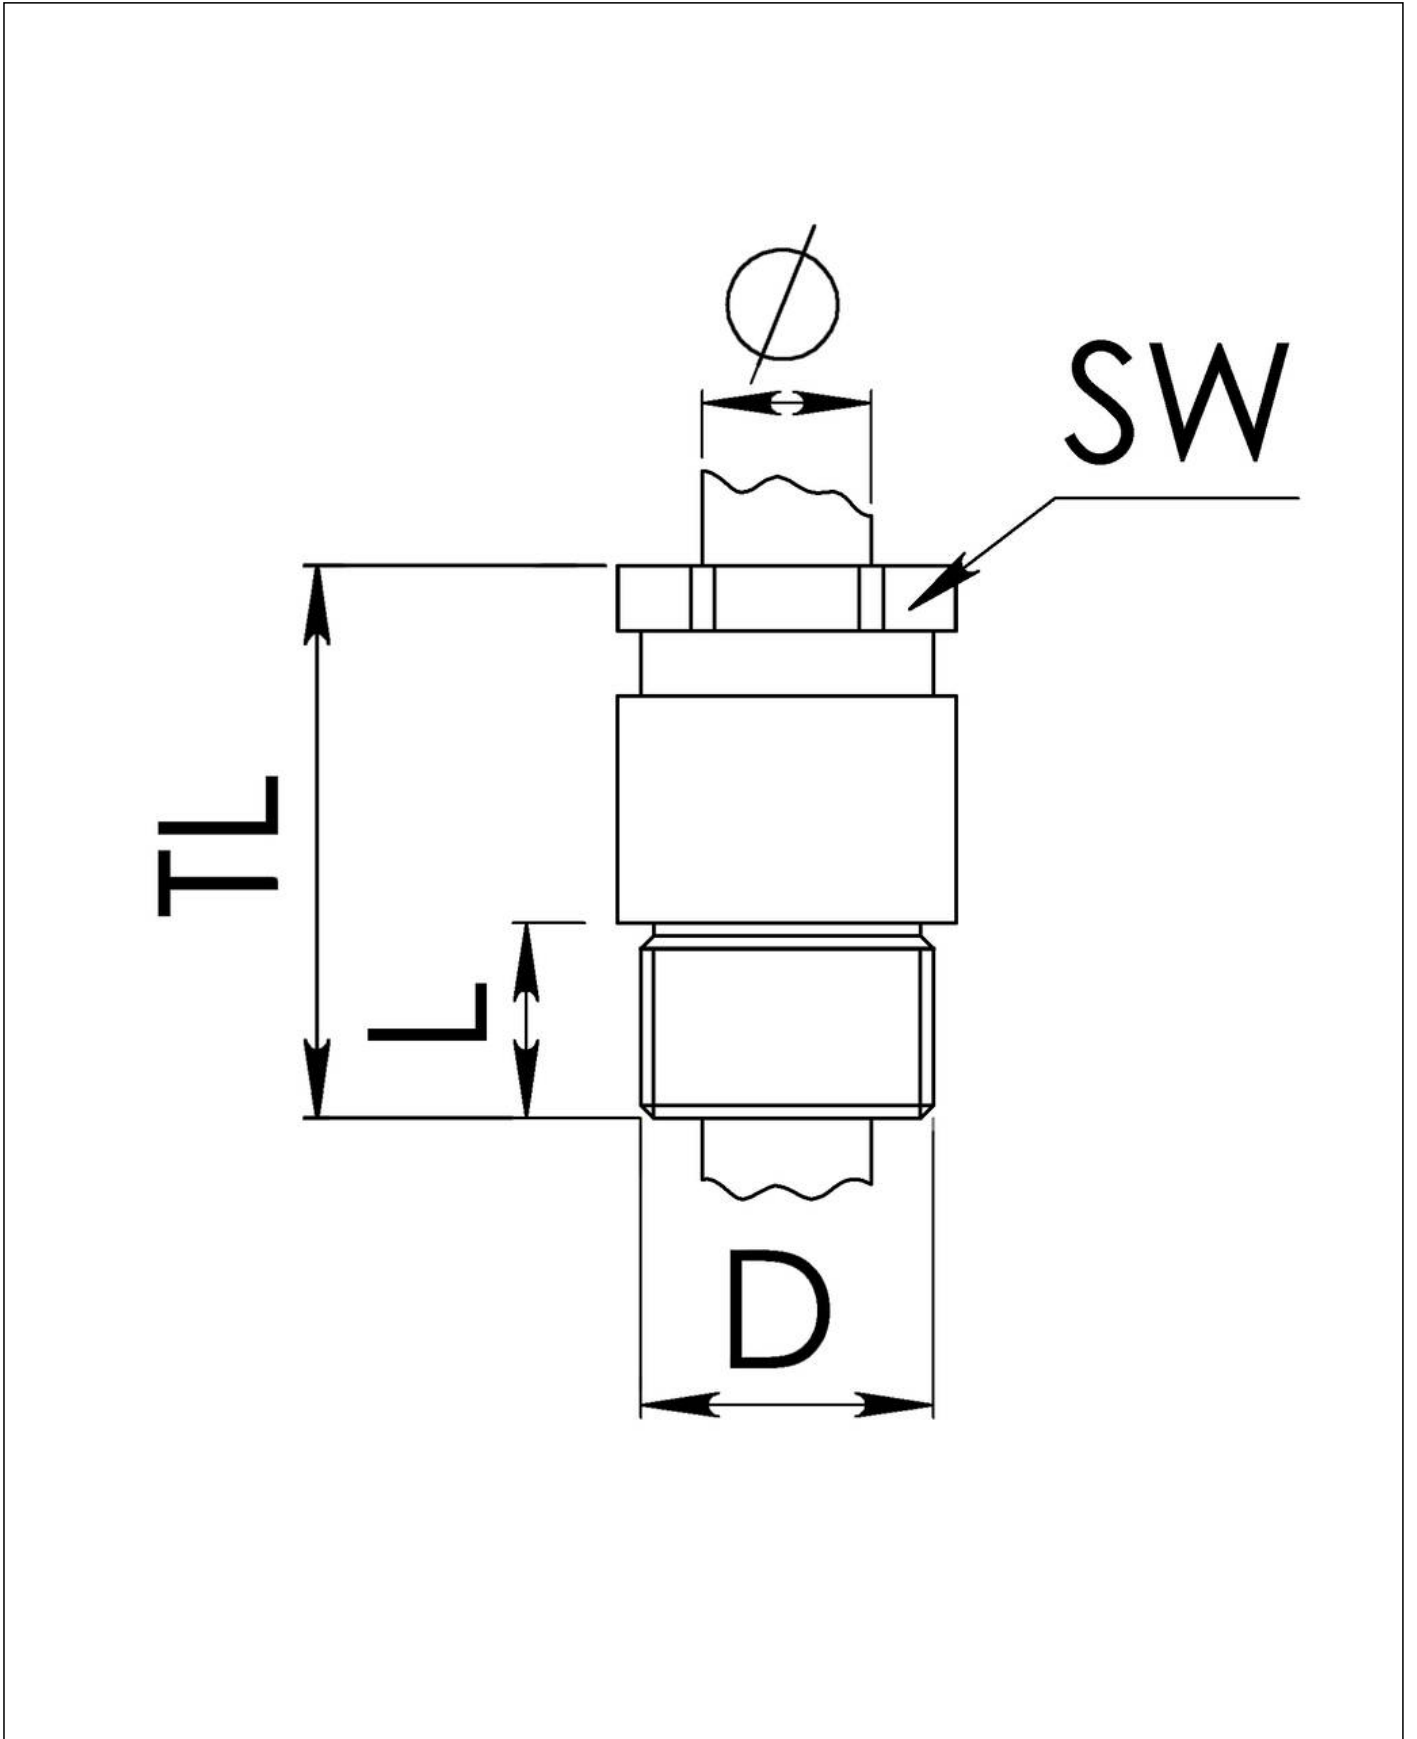

Your Contact:
WISKA Hoppmann GmbH
Kisdorfer Weg 28 · 24568 Kaltenkirchen · Germany
☎ +49-4191-508-0 · 📠 +49-4191-508-209
contact@wiska.de · www.wiska.com