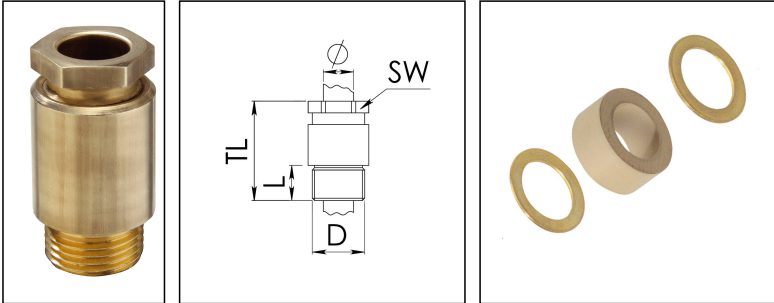

KVM 80-W61

Cable gland, brass, similar to DIN 89280, M80

Product illustrations are exemplary and may differ from the chosen product. Further variants and individual customization, we will gladly provide you on request.

Material cable gland	Brass
Material sealing gasket	EPDM
Temp. range min	-40 °C
Temp. range max	100 °C
Protection class	IP54
Thread type	M
Ø Connection thread D	80
Lead	2
Length screw-in thread L	18 mm
Ø cable diameter min	59 mm
Ø cable diameter max	62 mm
Key width SW	85 mm
Collar diameter (E)	91 mm
Total length TL	79 mm
Install. torques fitting	30 N m
Install. torques cap nut	30 N m
Advice	* Similar to DIN 89280
Surface	Bright
Order no. bright	10016453
Type	KVM 80-W61
Packing unit	1
ETIM-Classification	EC000441