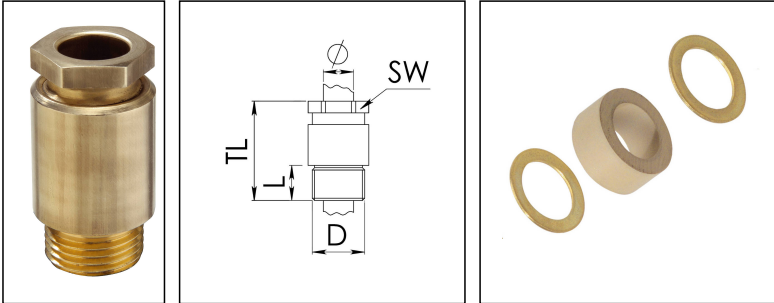

## KVM 80-W61

Cable gland, brass, similar to DIN 89280, M80

Product illustrations are exemplary and may differ from the chosen product. Further variants and individual customization, we will gladly provide you on request.

<b>Material cable gland</b>	Brass
<b>Material sealing gasket</b>	EPDM
<b>Temp. range min</b>	-40 °C
<b>Temp. range max</b>	100 °C
<b>Protection class</b>	IP54
<b>Thread type</b>	M
<b>Ø Connection thread D</b>	80
<b>Lead</b>	2
<b>Length screw-in thread L</b>	18 mm
<b>Ø cable diameter min</b>	59 mm
<b>Ø cable diameter max</b>	62 mm
<b>Key width SW</b>	85 mm
<b>Collar diameter (E)</b>	91 mm
<b>Total length TL</b>	79 mm
<b>Install. torques fitting</b>	30 N m
<b>Install. torques cap nut</b>	30 N m
<b>Advice</b>	* Similar to DIN 89280
<b>Surface</b>	Bright
<b>Order no. bright</b>	10016453
<b>Type</b>	KVM 80-W61
<b>Packing unit</b>	1
<b>ETIM-Classification</b>	EC000441