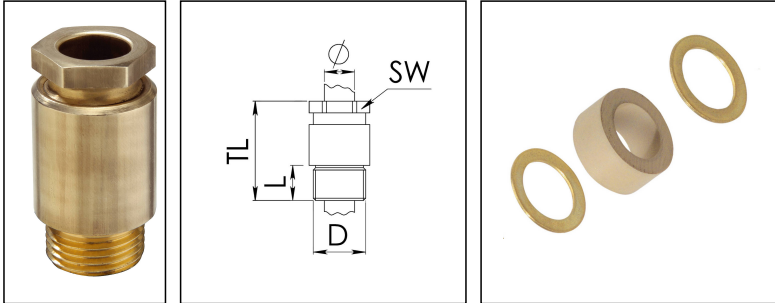

KVM 80-W58

Cable gland, brass, DIN 89280, M80

Product illustrations are exemplary and may differ from the chosen product. Further variants and individual customization, we will gladly provide you on request.

Material cable gland	Brass
Material sealing gasket	EPDM
Temp. range min	-40 °C
Temp. range max	100 °C
Protection class	IP54
Thread type	M
Ø Connection thread D	80
Lead	2
Length screw-in thread L	18 mm
Ø cable diameter min	54 mm
Ø cable diameter max	58,5 mm
Key width SW	85 mm
Collar diameter (E)	91 mm
Total length TL	79 mm
Install. torques fitting	30 N m
Install. torques cap nut	30 N m
Advice	* Similar to DIN 89280
Surface	Bright
Order no. bright	10016472
Type	KVM 80-W58
Packing unit	1