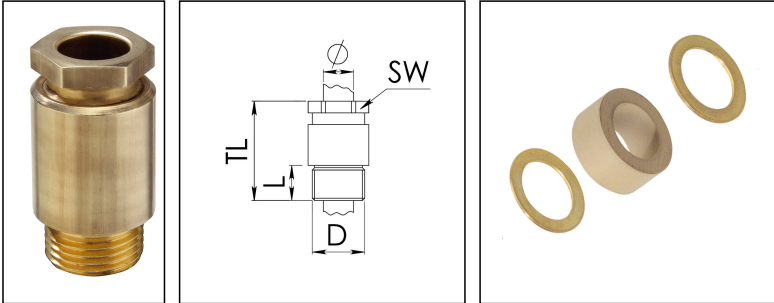

## KVM 80-W58

Cable gland, brass, DIN 89280, M80

Product illustrations are exemplary and may differ from the chosen product. Further variants and individual customization, we will gladly provide you on request.

<b>Material cable gland</b>	Brass
<b>Material sealing gasket</b>	EPDM
<b>Temp. range min</b>	-40 °C
<b>Temp. range max</b>	100 °C
<b>Protection class</b>	IP54
<b>Thread type</b>	M
<b>Ø Connection thread D</b>	80
<b>Lead</b>	2
<b>Length screw-in thread L</b>	18 mm
<b>Ø cable diameter min</b>	54 mm
<b>Ø cable diameter max</b>	58,5 mm
<b>Key width SW</b>	85 mm
<b>Collar diameter (E)</b>	91 mm
<b>Total length TL</b>	79 mm
<b>Install. torques fitting</b>	30 N m
<b>Install. torques cap nut</b>	30 N m
<b>Advice</b>	* Similar to DIN 89280
<b>Surface</b>	Bright
<b>Order no. bright</b>	10016472
<b>Type</b>	KVM 80-W58
<b>Packing unit</b>	1