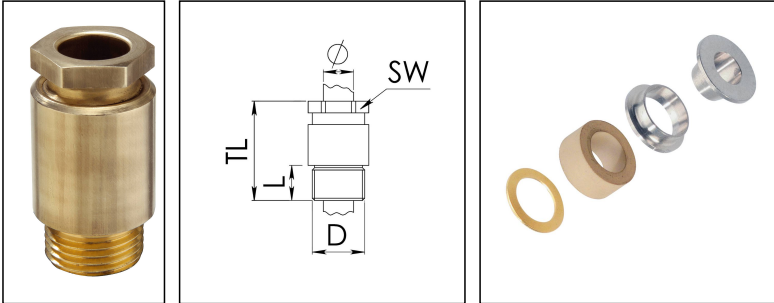

KVM 80-Z61

Cable gland, brass, DIN 89280, M80

Product illustrations are exemplary and may differ from the chosen product. Further variants and individual customization, we will gladly provide you on request.

Material cable gland	Brass
Material sealing gasket	EPDM
Material earthing insert	Brass chromium-plated
Temp. range min	-40 °C
Temp. range max	100 °C
Protection class	IP54
Thread type	M
Ø Connection thread D	80
Lead	2
Length screw-in thread L	18 mm
Ø cable diameter min	59 mm
Ø cable diameter max	62 mm
Key width SW	85 mm
Collar diameter (E)	91 mm
Total length TL	79 mm
Install. torques fitting	30 N m
Install. torques cap nut	30 N m
Impact category	6
Advice	* Similar to DIN 89280
Surface	Bright
Order no. bright	10016543
Type	KVM 80-Z61
Packing unit	1
ETIM-Classification	EC000441