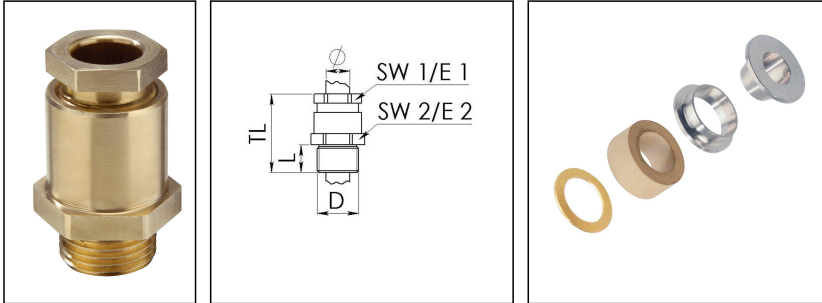

KVMS 18-Z8

Cable gland, brass, DIN 89280, M18

Product illustrations are exemplary and may differ from the chosen product. Further variants and individual customization, we will gladly provide you on request.

Material cable gland	Brass
Material sealing gasket	EPDM
Material earthing insert	Brass chromium-plated
Temp. range min	-40 °C
Temp. range max	100 °C
Protection class	IP54
Thread type	M
Ø Connection thread D	18
Lead	1,5
Length screw-in thread L	10 mm
Ø cable diameter min	7 mm
Ø cable diameter max	8,5 mm
Key width SW1	19 mm
Key width SW2	24 mm
Collar diameter E1	21 mm
Collar diameter E2	26 mm
Total length TL	43 mm
Install. torques fitting	10 N m
Install. torques cap nut	10 N m
Surface	Bright
Order no. bright	10016840
Type	KVMS 18-Z8
Packing unit	1
ETIM-Classification	EC000441