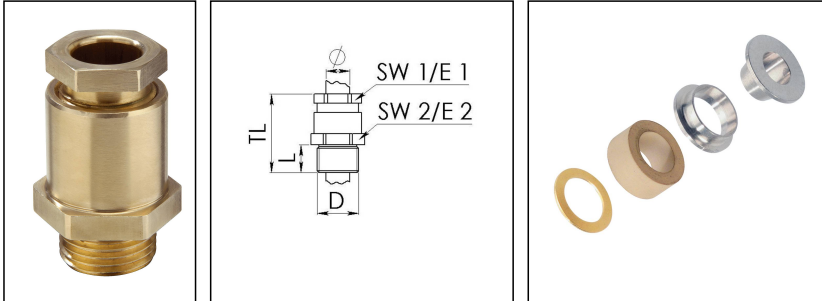

KVMS 18-Z10

Cable gland, brass, DIN 89280, M18

Product illustrations are exemplary and may differ from the chosen product. Further variants and individual customization, we will gladly provide you on request.

Material cable gland	Brass
Material sealing gasket	EPDM
Material earthing insert	Brass chromium-plated
Temp. range min	-40 °C
Temp. range max	100 °C
Protection class	IP54
Thread type	M
Ø Connection thread D	18
Lead	1,5
Length screw-in thread L	10 mm
Ø cable diameter min	8 mm
Ø cable diameter max	10,5 mm
Key width SW1	19 mm
Key width SW2	24 mm
Collar diameter E1	21 mm
Collar diameter E2	26 mm
Total length TL	43 mm
Install. torques fitting	10 N m
Install. torques cap nut	10 N m
Surface	Bright
Order no. bright	10016841
Type	KVMS 18-Z10
Packing unit	1
ETIM-Classification	EC000441