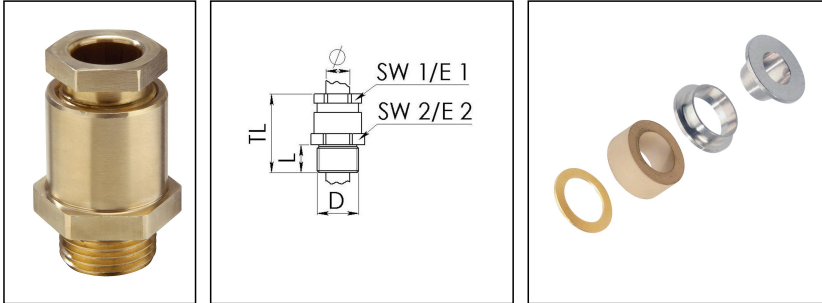

KVMS 24-Z10A

Cable gland, brass, DIN 89280, M24

Product illustrations are exemplary and may differ from the chosen product. Further variants and individual customization, we will gladly provide you on request.

Material cable gland	Brass
Material sealing gasket	EPDM
Material earthing insert	Brass chromium-plated
Temp. range min	-40 °C
Temp. range max	100 °C
Protection class	IP54
Thread type	M
Ø Connection thread D	24
Lead	1,5
Length screw-in thread L	11 mm
Ø cable diameter min	8 mm
Ø cable diameter max	10,5 mm
Key width SW1	24 mm
Key width SW2	29 mm
Collar diameter E1	26 mm
Collar diameter E2	32 mm
Total length TL	49 mm
Install. torques fitting	10 N m
Install. torques cap nut	10 N m
Surface	Bright
Order no. bright	10016843
Type	KVMS 24-Z10A
Packing unit	1
ETIM-Classification	EC000441