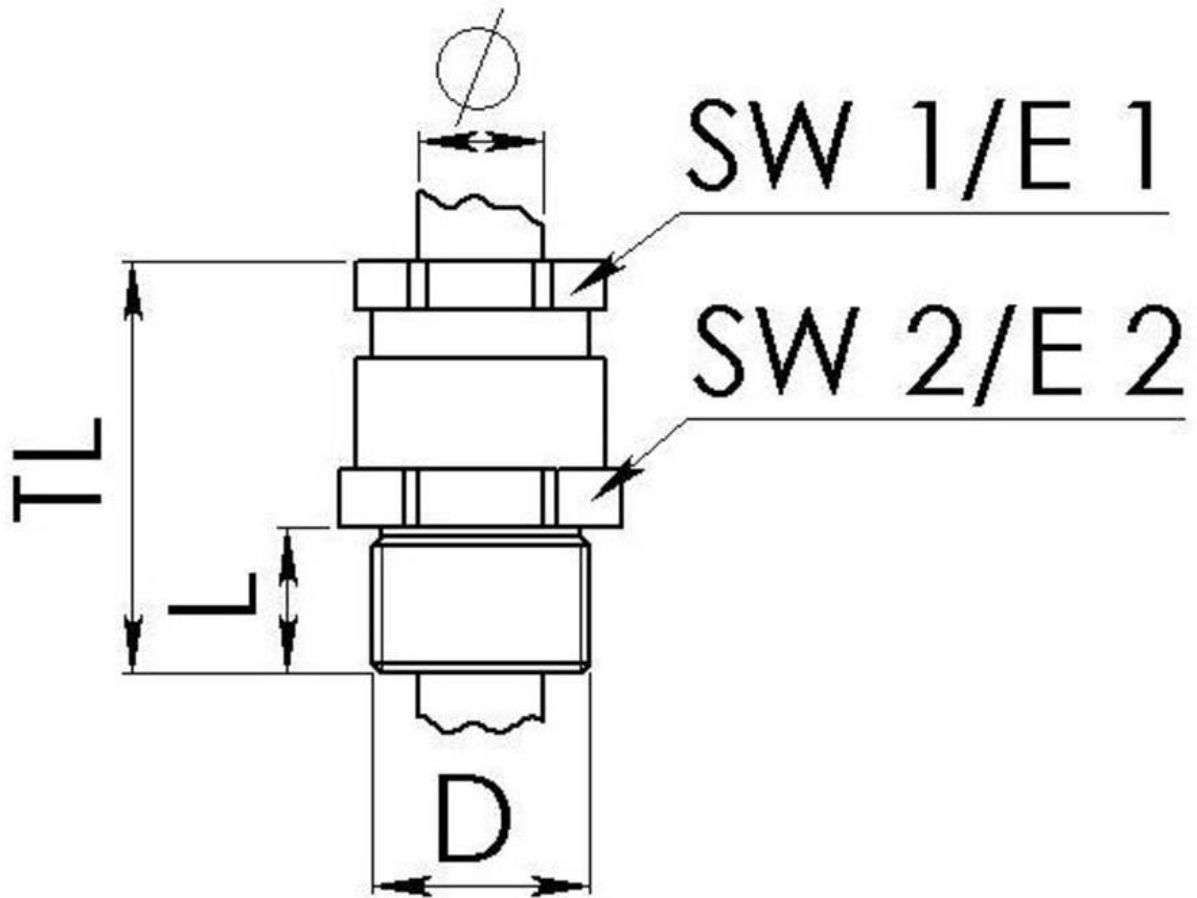

Your Contact:

WISKA Hoppmann GmbH

Kisdorfer Weg 28 · 24568 Kaltenkirchen · Germany

☎ +49-4191-508-0 · 📠 +49-4191-508-209

contact@wiska.de · www.wiska.com