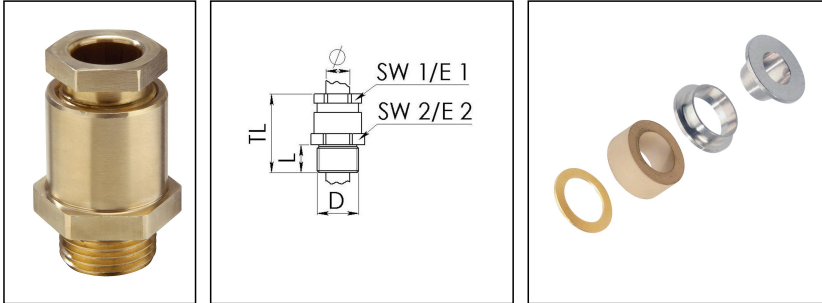

KVMS 24-Z12

Cable gland, brass, DIN 89280, M24

Product illustrations are exemplary and may differ from the chosen product. Further variants and individual customization, we will gladly provide you on request.

Material cable gland	Brass
Material sealing gasket	EPDM
Material earthing insert	Brass chromium-plated
Temp. range min	-40 °C
Temp. range max	100 °C
Protection class	IP54
Thread type	M
Ø Connection thread D	24
Lead	1,5
Length screw-in thread L	11 mm
Ø cable diameter min	10 mm
Ø cable diameter max	12,5 mm
Key width SW1	24 mm
Key width SW2	29 mm
Collar diameter E1	26 mm
Collar diameter E2	32 mm
Total length TL	49 mm
Install. torques fitting	10 N m
Install. torques cap nut	10 N m
Surface	Bright
Order no. bright	10016844
Type	KVMS 24-Z12
Packing unit	1
ETIM-Classification	EC000441