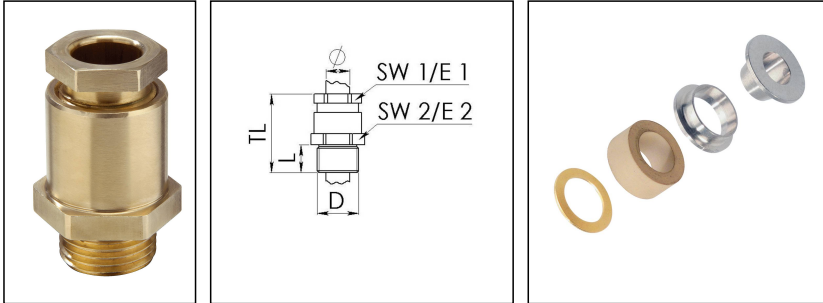

KVMS 24-Z14

Cable gland, brass, DIN 89280, M24

Product illustrations are exemplary and may differ from the chosen product. Further variants and individual customization, we will gladly provide you on request.

Material cable gland	Brass
Material sealing gasket	EPDM
Material earthing insert	Brass chromium-plated
Temp. range min	-40 °C
Temp. range max	100 °C
Protection class	IP54
Thread type	M
Ø Connection thread D	24
Lead	1,5
Length screw-in thread L	11 mm
Ø cable diameter min	12 mm
Ø cable diameter max	14,5 mm
Key width SW1	24 mm
Key width SW2	29 mm
Collar diameter E1	26 mm
Collar diameter E2	32 mm
Total length TL	49 mm
Install. torques fitting	10 N m
Install. torques cap nut	10 N m
Surface	Bright
Order no. bright	10016845
Type	KVMS 24-Z14
Packing unit	1
ETIM-Classification	EC000441