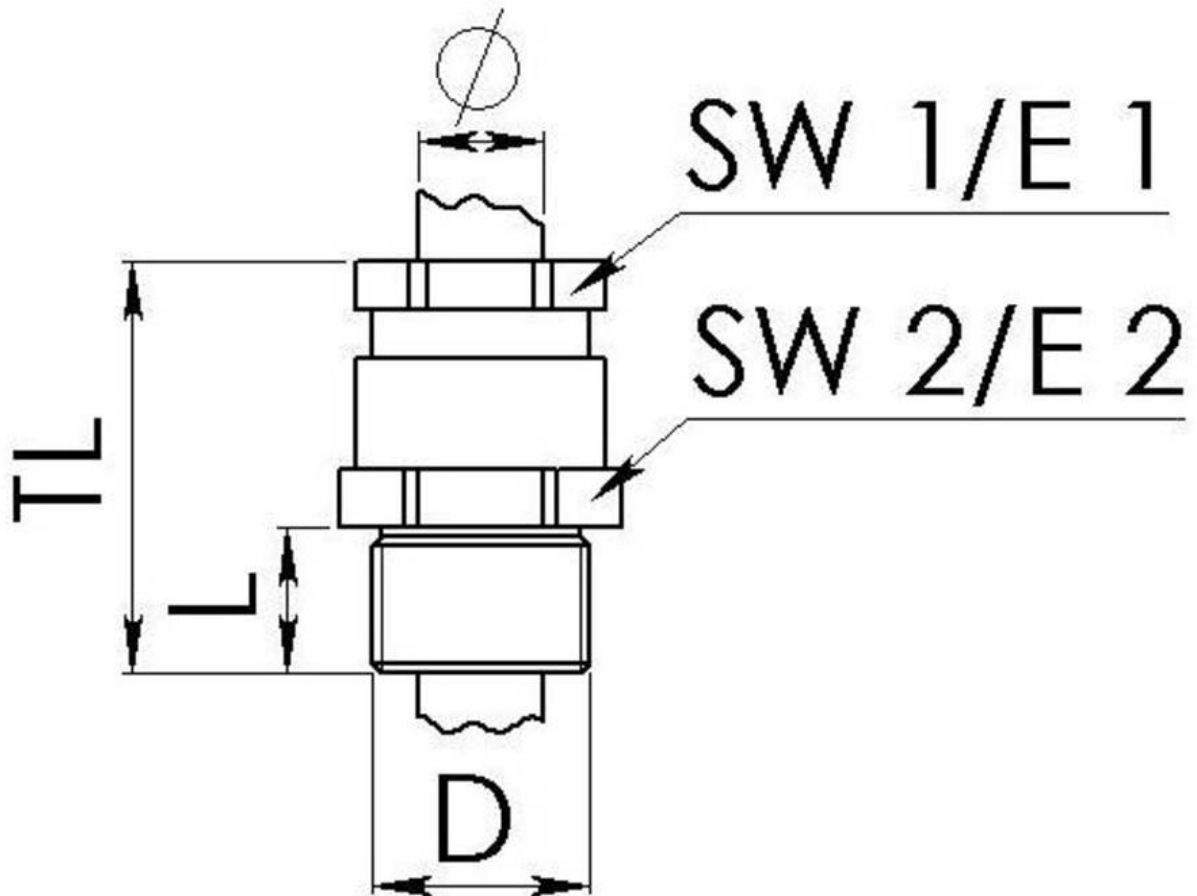

Your Contact:

WISKA Hoppmann GmbH

Kisdorfer Weg 28 · 24568 Kaltenkirchen · Germany

☎ +49-4191-508-0 · 📠 +49-4191-508-209

contact@wiska.de · www.wiska.com