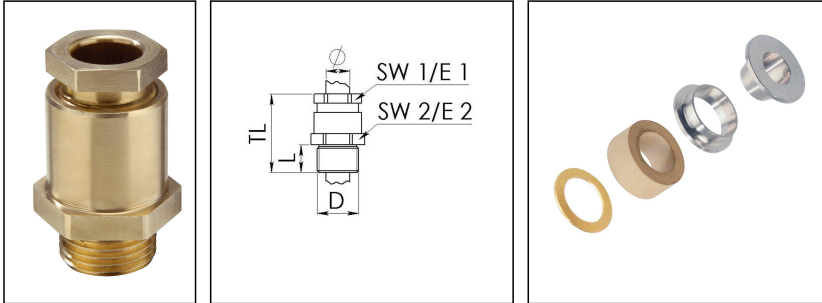

KVMS 24-Z16

Cable gland, brass, DIN 89280, M24

Product illustrations are exemplary and may differ from the chosen product. Further variants and individual customization, we will gladly provide you on request.

Material cable gland	Brass
Material sealing gasket	EPDM
Material earthing insert	Brass chromium-plated
Temp. range min	-40 °C
Temp. range max	100 °C
Protection class	IP54
Thread type	M
Ø Connection thread D	24
Lead	1,5
Length screw-in thread L	11 mm
Ø cable diameter min	14 mm
Ø cable diameter max	16,5 mm
Key width SW1	24 mm
Key width SW2	29 mm
Collar diameter E1	26 mm
Collar diameter E2	32 mm
Total length TL	49 mm
Install. torques fitting	10 N m
Install. torques cap nut	10 N m
Surface	Bright
Order no. bright	10016846
Type	KVMS 24-Z16
Packing unit	1
ETIM-Classification	EC000441