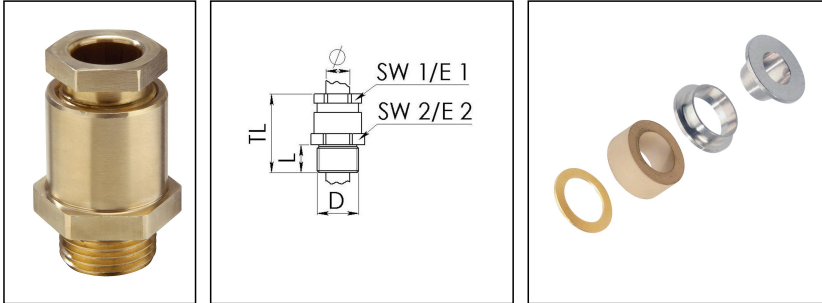

KVMS 24-Z17

Cable gland, brass, DIN 89280, M24

Product illustrations are exemplary and may differ from the chosen product. Further variants and individual customization, we will gladly provide you on request.

Material cable gland	Brass
Material sealing gasket	EPDM
Material earthing insert	Brass chromium-plated
Temp. range min	-40 °C
Temp. range max	100 °C
Protection class	IP54
Thread type	M
Ø Connection thread D	24
Lead	1,5
Length screw-in thread L	11 mm
Ø cable diameter min	16 mm
Ø cable diameter max	17,5 mm
Key width SW1	24 mm
Key width SW2	29 mm
Collar diameter E1	26 mm
Collar diameter E2	32 mm
Total length TL	49 mm
Install. torques fitting	10 N m
Install. torques cap nut	10 N m
Surface	Bright
Order no. bright	10016847
Type	KVMS 24-Z17
Packing unit	1
ETIM-Classification	EC000441