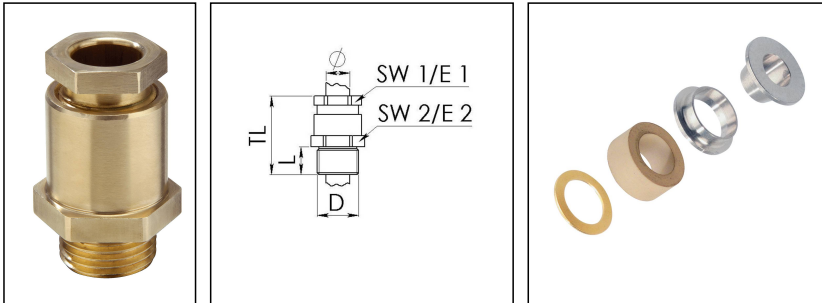

KVMS 24-Z17

Cable gland, brass, DIN 89280, M24

Product illustrations are exemplary and may differ from the chosen product. Further variants and individual customization, we will gladly provide you on request.

Material cable gland	Brass
Material sealing gasket	EPDM
Material earthing insert	Brass chromium-plated
Temp. range min	-40 °C
Temp. range max	100 °C
Protection class	IP54
Thread type	M
Ø Connection thread D	24
Lead	1,5
Length screw-in thread L	11 mm
Ø cable diameter min	16 mm
Ø cable diameter max	17,5 mm
Key width SW1	24 mm
Key width SW2	29 mm
Collar diameter E1	26 mm
Collar diameter E2	32 mm
Total length TL	49 mm
Install. torques fitting	10 N m
Install. torques cap nut	10 N m
Surface	Bright
Order no. bright	10016847
Type	KVMS 24-Z17
Packing unit	1
ETIM-Classification	EC000441