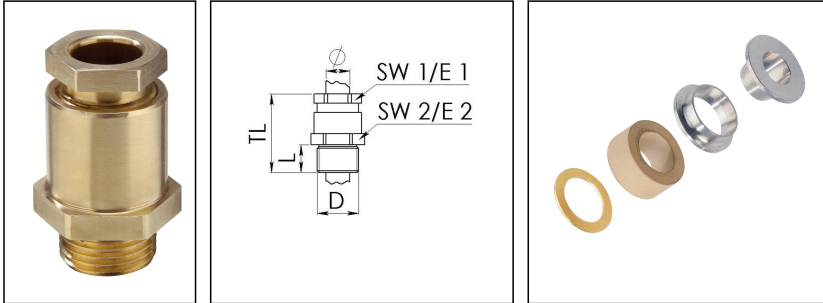

KVMS 36-Z22

Cable gland, brass, DIN 89280, M36

Product illustrations are exemplary and may differ from the chosen product. Further variants and individual customization, we will gladly provide you on request.

Material cable gland	Brass
Material sealing gasket	EPDM
Material earthing insert	Brass chromium-plated
Temp. range min	-40 °C
Temp. range max	100 °C
Protection class	IP54
Thread type	M
Ø Connection thread D	36
Lead	2
Length screw-in thread L	13 mm
Ø cable diameter min	20 mm
Ø cable diameter max	22,5 mm
Key width SW1	36 mm
Key width SW2	41 mm
Collar diameter E1	39 mm
Collar diameter E2	45 mm
Total length TL	58 mm
Install. torques fitting	15 N m
Install. torques cap nut	15 N m
Surface	Bright
Order no. bright	10016850
Type	KVMS 36-Z22
Packing unit	1
ETIM-Classification	EC000441