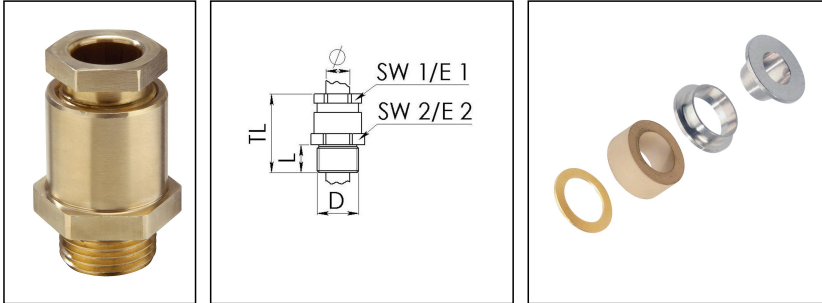

## KVMS 36-Z22

Cable gland, brass, DIN 89280, M36

Product illustrations are exemplary and may differ from the chosen product. Further variants and individual customization, we will gladly provide you on request.

<b>Material cable gland</b>	Brass
<b>Material sealing gasket</b>	EPDM
<b>Material earthing insert</b>	Brass chromium-plated
<b>Temp. range min</b>	-40 °C
<b>Temp. range max</b>	100 °C
<b>Protection class</b>	IP54
<b>Thread type</b>	M
<b>Ø Connection thread D</b>	36
<b>Lead</b>	2
<b>Length screw-in thread L</b>	13 mm
<b>Ø cable diameter min</b>	20 mm
<b>Ø cable diameter max</b>	22,5 mm
<b>Key width SW1</b>	36 mm
<b>Key width SW2</b>	41 mm
<b>Collar diameter E1</b>	39 mm
<b>Collar diameter E2</b>	45 mm
<b>Total length TL</b>	58 mm
<b>Install. torques fitting</b>	15 N m
<b>Install. torques cap nut</b>	15 N m
<b>Surface</b>	Bright
<b>Order no. bright</b>	10016850
<b>Type</b>	KVMS 36-Z22
<b>Packing unit</b>	1
<b>ETIM-Classification</b>	EC000441