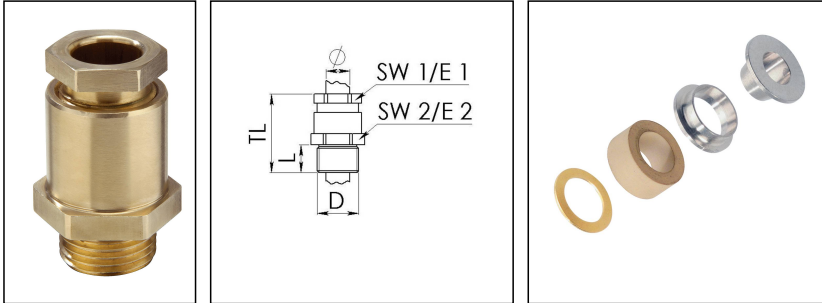

KVMS 36-Z24

Cable gland, brass, DIN 89280, M36

Product illustrations are exemplary and may differ from the chosen product. Further variants and individual customization, we will gladly provide you on request.

Material cable gland	Brass
Material sealing gasket	EPDM
Material earthing insert	Brass chromium-plated
Temp. range min	-40 °C
Temp. range max	100 °C
Protection class	IP54
Thread type	M
Ø Connection thread D	36
Lead	2
Length screw-in thread L	13 mm
Ø cable diameter min	22 mm
Ø cable diameter max	24,5 mm
Key width SW1	36 mm
Key width SW2	41 mm
Collar diameter E1	39 mm
Collar diameter E2	45 mm
Total length TL	58 mm
Install. torques fitting	15 N m
Install. torques cap nut	15 N m
Surface	Bright
Order no. bright	10016851
Type	KVMS 36-Z24
Packing unit	1
ETIM-Classification	EC000441