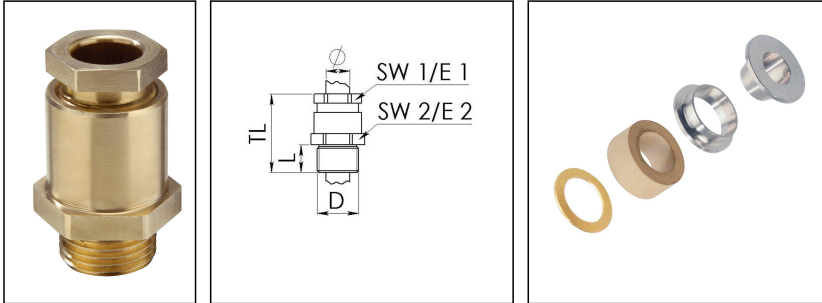

KVMS 45-Z28

Cable gland, brass, DIN 89280, M45

Product illustrations are exemplary and may differ from the chosen product. Further variants and individual customization, we will gladly provide you on request.

Material cable gland	Brass
Material sealing gasket	EPDM
Material earthing insert	Brass chromium-plated
Temp. range min	-40 °C
Temp. range max	100 °C
Protection class	IP54
Thread type	M
Ø Connection thread D	45
Lead	2
Length screw-in thread L	14 mm
Ø cable diameter min	26 mm
Ø cable diameter max	28,5 mm
Key width SW1	46 mm
Key width SW2	51 mm
Collar diameter E1	50 mm
Collar diameter E2	56 mm
Total length TL	62 mm
Install. torques fitting	20 N m
Install. torques cap nut	15 N m
Surface	Bright
Order no. bright	10016853
Type	KVMS 45-Z28
Packing unit	1
ETIM-Classification	EC000441