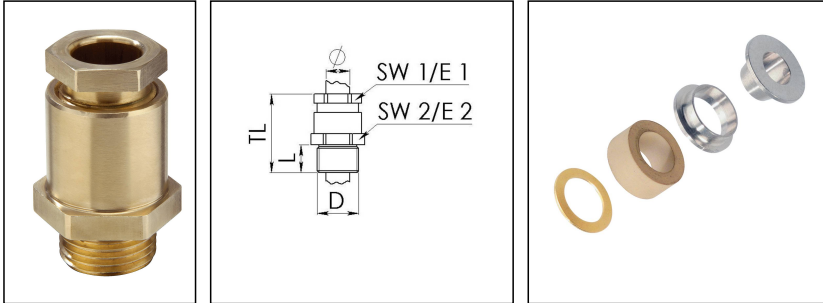

## KVMS 56-Z35

Cable gland, brass, DIN 89280, M56

Product illustrations are exemplary and may differ from the chosen product. Further variants and individual customization, we will gladly provide you on request.

<b>Material cable gland</b>	Brass
<b>Material sealing gasket</b>	EPDM
<b>Material earthing insert</b>	Brass chromium-plated
<b>Temp. range min</b>	-40 °C
<b>Temp. range max</b>	100 °C
<b>Protection class</b>	IP54
<b>Thread type</b>	M
<b>Ø Connection thread D</b>	56
<b>Lead</b>	2
<b>Length screw-in thread L</b>	15 mm
<b>Ø cable diameter min</b>	32 mm
<b>Ø cable diameter max</b>	35,5 mm
<b>Key width SW1</b>	55 mm
<b>Key width SW2</b>	62 mm
<b>Collar diameter E1</b>	61 mm
<b>Collar diameter E2</b>	68 mm
<b>Total length TL</b>	68 mm
<b>Install. torques fitting</b>	20 N m
<b>Install. torques cap nut</b>	15 N m
<b>Surface</b>	Bright
<b>Order no. bright</b>	10016856
<b>Type</b>	KVMS 56-Z35
<b>Packing unit</b>	1
<b>ETIM-Classification</b>	EC000441