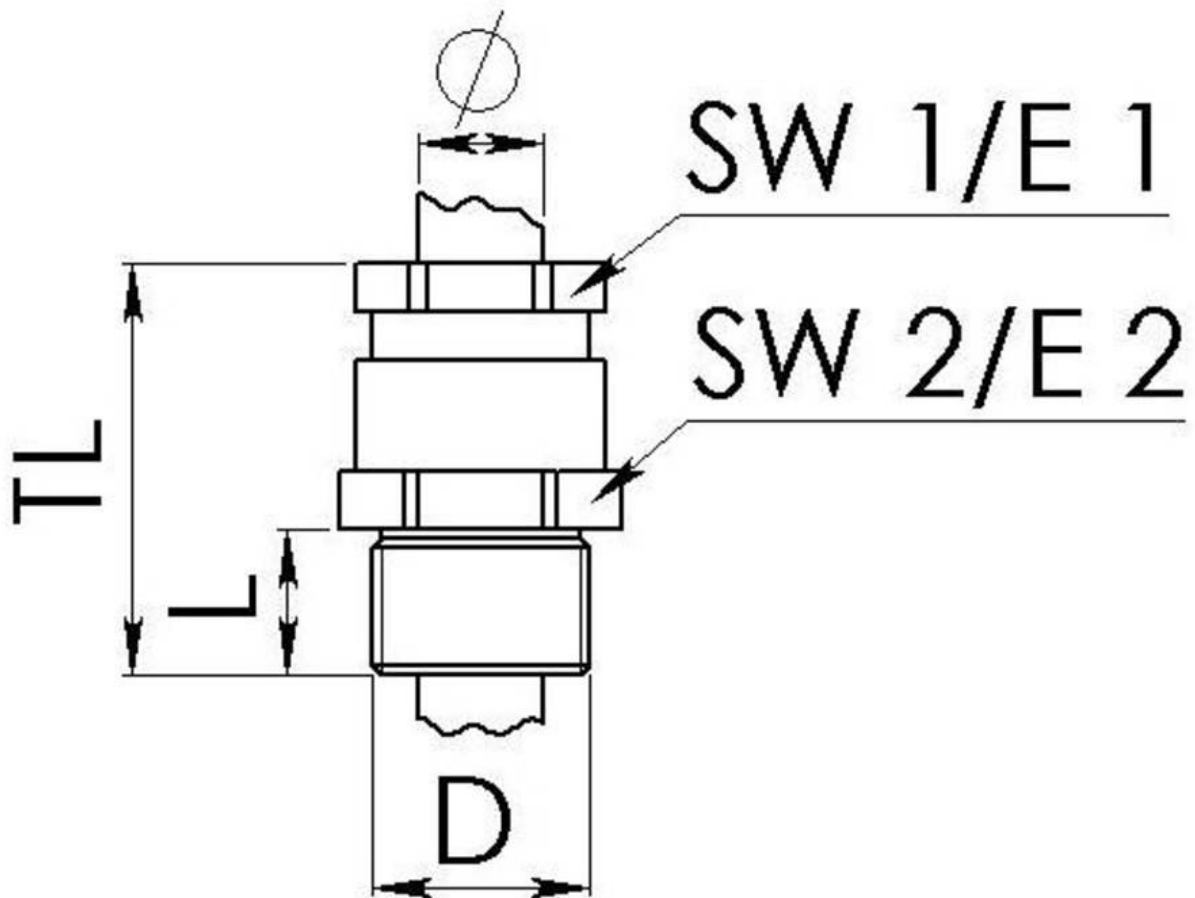

Your Contact:

WISKA Hoppmann GmbH

Kisdorfer Weg 28 · 24568 Kaltenkirchen · Germany

☎ +49-4191-508-0 · 📠 +49-4191-508-209

contact@wiska.de · www.wiska.com