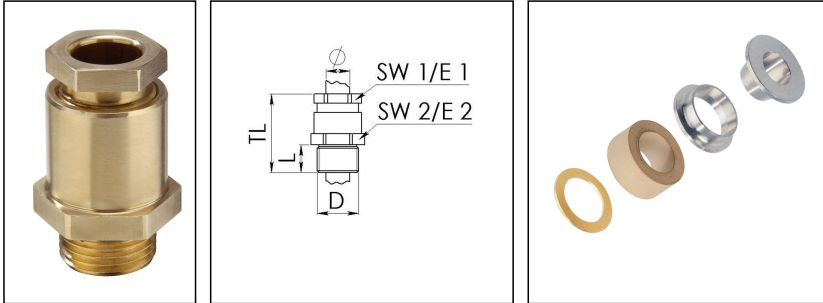

## KVMS 56-Z41

Cable gland, brass, DIN 89280, M56

Product illustrations are exemplary and may differ from the chosen product. Further variants and individual customization, we will gladly provide you on request.

<b>Material cable gland</b>	Brass
<b>Material sealing gasket</b>	EPDM
<b>Material earthing insert</b>	Brass chromium-plated
<b>Temp. range min</b>	-40 °C
<b>Temp. range max</b>	100 °C
<b>Protection class</b>	IP54
<b>Thread type</b>	M
<b>Ø Connection thread D</b>	56
<b>Lead</b>	2
<b>Length screw-in thread L</b>	15 mm
<b>Ø cable diameter min</b>	38 mm
<b>Ø cable diameter max</b>	41,5 mm
<b>Key width SW1</b>	55 mm
<b>Key width SW2</b>	62 mm
<b>Collar diameter E1</b>	61 mm
<b>Collar diameter E2</b>	68 mm
<b>Total length TL</b>	68 mm
<b>Install. torques fitting</b>	20 N m
<b>Install. torques cap nut</b>	15 N m
<b>Surface</b>	Bright
<b>Order no. bright</b>	10016858
<b>Type</b>	KVMS 56-Z41
<b>Packing unit</b>	1
<b>ETIM-Classification</b>	EC000441