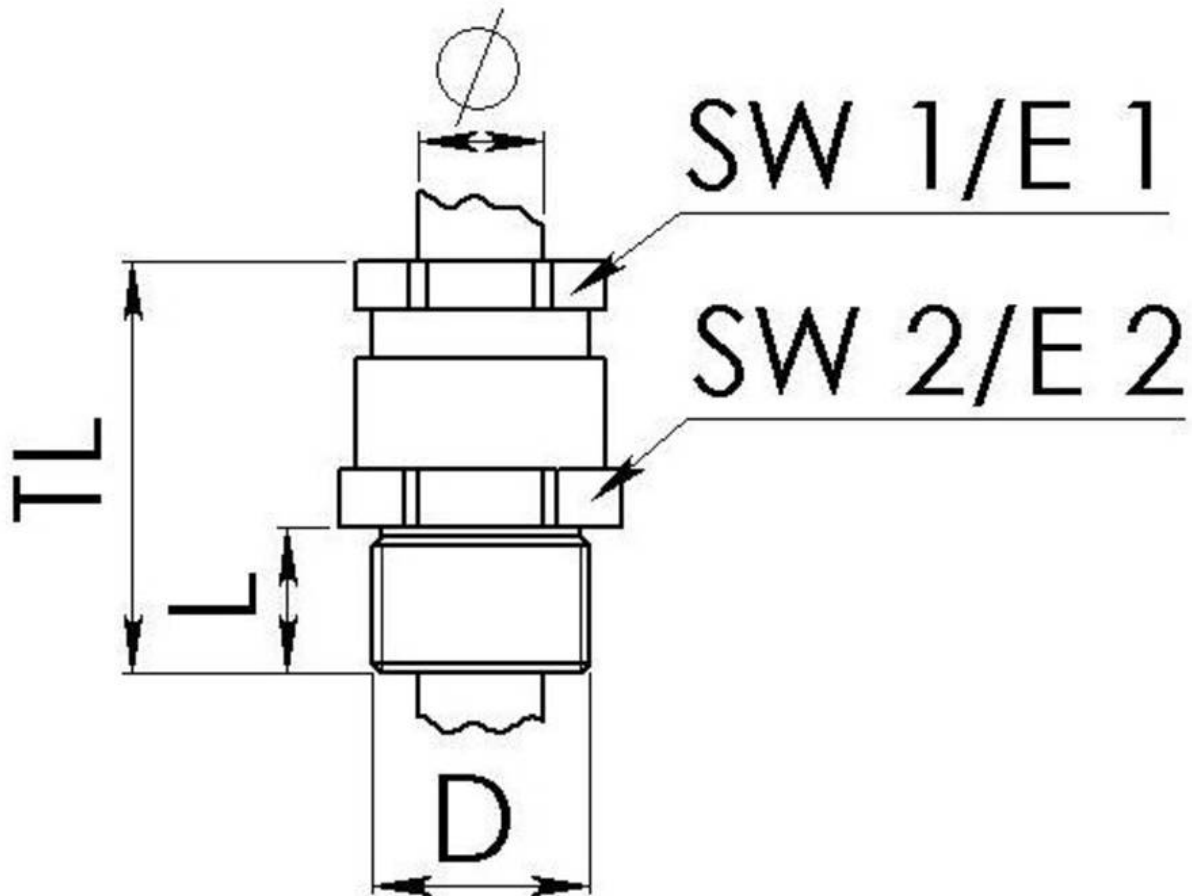

Your Contact:

WISKA Hoppmann GmbH

Kisdorfer Weg 28 · 24568 Kaltenkirchen · Germany

☎ +49-4191-508-0 · 📠 +49-4191-508-209

contact@wiska.de · www.wiska.com