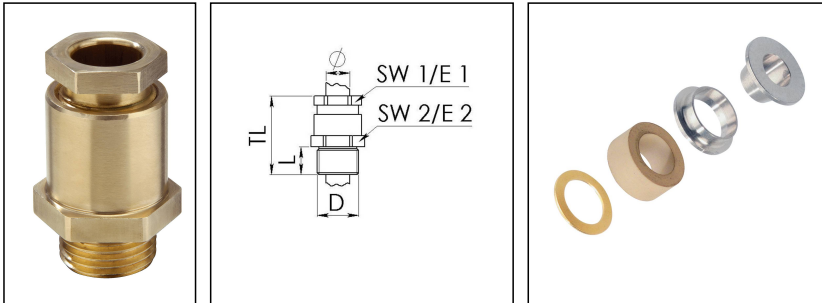

## KVMS 105-Z75

Cable gland, brass, similar to DIN 89280, M105

Product illustrations are exemplary and may differ from the chosen product. Further variants and individual customization, we will gladly provide you on request.

<b>Material cable gland</b>	Brass
<b>Material sealing gasket</b>	EPDM
<b>Material earthing insert</b>	Brass chromium-plated
<b>Temp. range min</b>	-40 °C
<b>Temp. range max</b>	100 °C
<b>Protection class</b>	IP54
<b>Thread type</b>	M
<b>Ø Connection thread D</b>	105
<b>Lead</b>	2
<b>Length screw-in thread L</b>	20 mm
<b>Ø cable diameter min</b>	73 mm
<b>Ø cable diameter max</b>	78 mm
<b>Key width SW1</b>	105 mm
<b>Key width SW2</b>	115 mm
<b>Collar diameter E1</b>	114 mm
<b>Collar diameter E2</b>	127 mm
<b>Total length TL</b>	88 mm
<b>Install. torques fitting</b>	30 N m
<b>Install. torques cap nut</b>	30 N m
<b>Advice</b>	* Similar to DIN 89280
<b>Surface</b>	Bright
<b>Order no. bright</b>	10016864
<b>Type</b>	KVMS 105-Z75
<b>Packing unit</b>	1
<b>ETIM-Classification</b>	EC000441