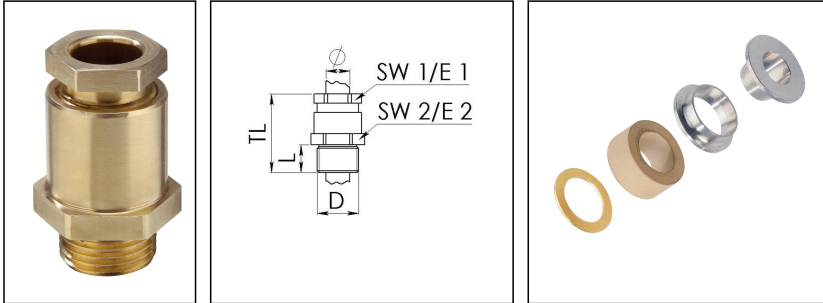

KVMS 105-Z75

Cable gland, brass, similar to DIN 89280, M105

Product illustrations are exemplary and may differ from the chosen product. Further variants and individual customization, we will gladly provide you on request.

Material cable gland	Brass
Material sealing gasket	EPDM
Material earthing insert	Brass chromium-plated
Temp. range min	-40 °C
Temp. range max	100 °C
Protection class	IP54
Thread type	M
Ø Connection thread D	105
Lead	2
Length screw-in thread L	20 mm
Ø cable diameter min	73 mm
Ø cable diameter max	78 mm
Key width SW1	105 mm
Key width SW2	115 mm
Collar diameter E1	114 mm
Collar diameter E2	127 mm
Total length TL	88 mm
Install. torques fitting	30 N m
Install. torques cap nut	30 N m
Advice	* Similar to DIN 89280
Surface	Bright
Order no. bright	10016864
Type	KVMS 105-Z75
Packing unit	1
ETIM-Classification	EC000441