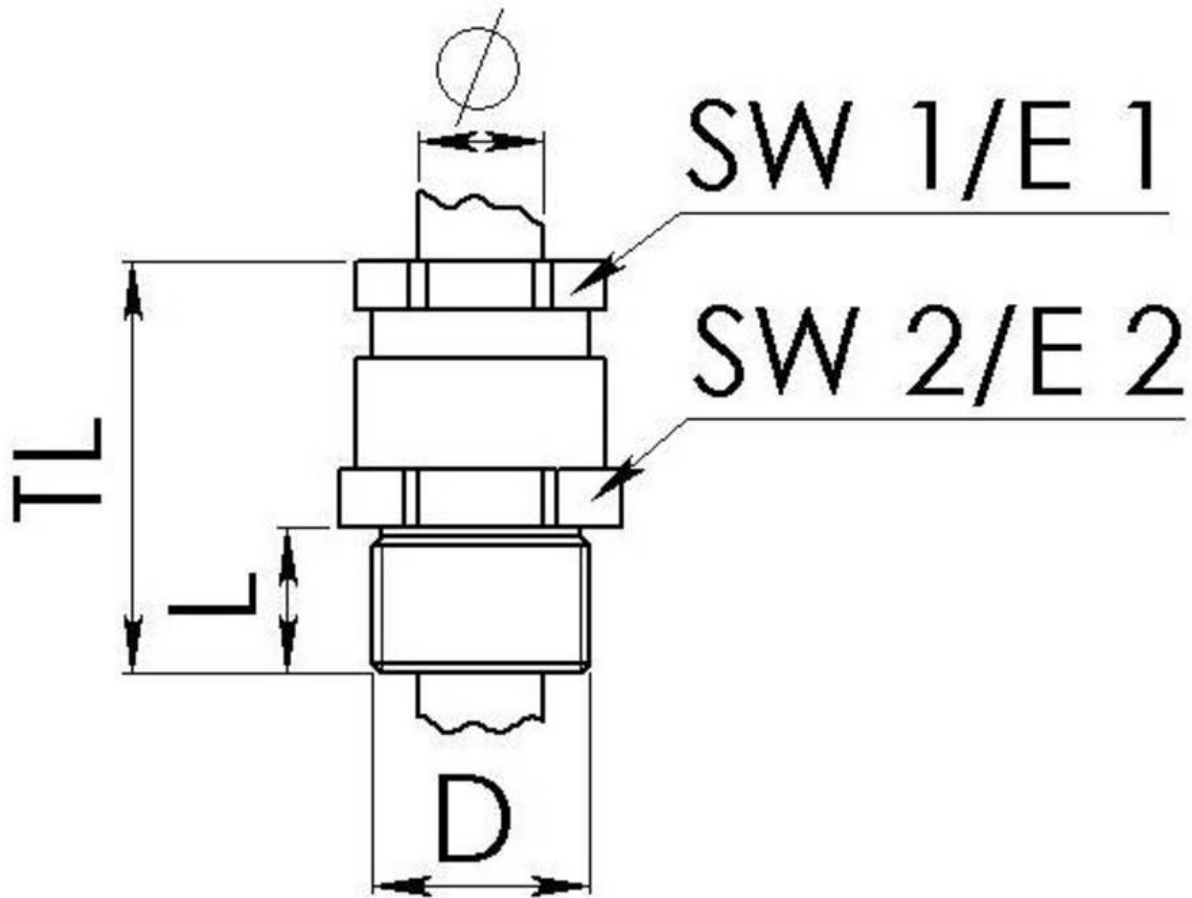

Your Contact:

WISKA Hoppmann GmbH

Kisdorfer Weg 28 · 24568 Kaltenkirchen · Germany

☎ +49-4191-508-0 · 📠 +49-4191-508-209

contact@wiska.de · www.wiska.com