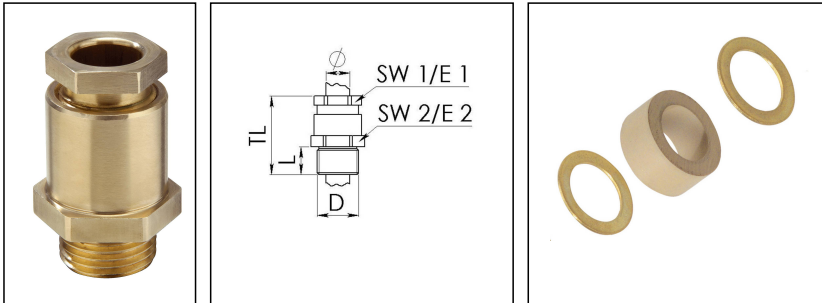

KVMS 80-W64

Cable gland, brass, similar to DIN 89280, M80

Product illustrations are exemplary and may differ from the chosen product. Further variants and individual customization, we will gladly provide you on request.

Material cable gland	Brass
Material sealing gasket	EPDM
Temp. range min	-40 °C
Temp. range max	100 °C
Protection class	IP54
Thread type	M
Ø Connection thread D	80
Lead	2
Length screw-in thread L	18 mm
Ø cable diameter min	62 mm
Ø cable diameter max	66 mm
Key width SW1	85 mm
Key width SW2	90 mm
Collar diameter E1	92 mm
Collar diameter E2	100 mm
Total length TL	79 mm
Install. torques fitting	30 N m
Install. torques cap nut	30 N m
Advice	* Similar to DIN 89280
Surface	Bright
Order no. bright	10016893
Type	KVMS 80-W64
Packing unit	1
ETIM-Classification	EC000441