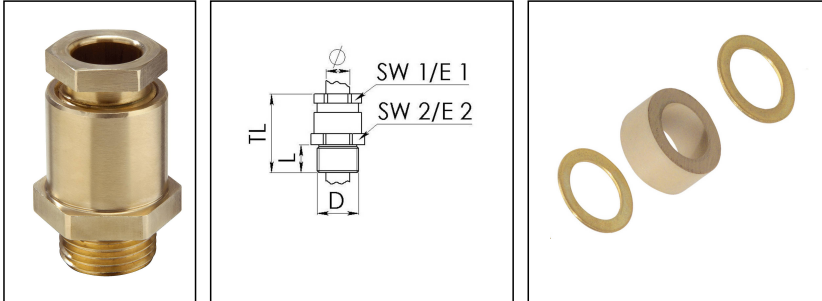

## KVMS 105-W80

Cable gland, brass, similar to DIN 89280, M105

Product illustrations are exemplary and may differ from the chosen product. Further variants and individual customization, we will gladly provide you on request.

<b>Material cable gland</b>	Brass
<b>Material sealing gasket</b>	EPDM
<b>Temp. range min</b>	-40 °C
<b>Temp. range max</b>	100 °C
<b>Protection class</b>	IP54
<b>Thread type</b>	M
<b>Ø Connection thread D</b>	105
<b>Lead</b>	2
<b>Length screw-in thread L</b>	20 mm
<b>Ø cable diameter min</b>	78 mm
<b>Ø cable diameter max</b>	83 mm
<b>Key width SW1</b>	105 mm
<b>Key width SW2</b>	115 mm
<b>Collar diameter E1</b>	114 mm
<b>Collar diameter E2</b>	127 mm
<b>Total length TL</b>	88 mm
<b>Install. torques fitting</b>	30 N m
<b>Install. torques cap nut</b>	30 N m
<b>Advice</b>	* Similar to DIN 89280
<b>Surface</b>	Bright
<b>Order no. bright</b>	10016896
<b>Type</b>	KVMS 105-W80
<b>Packing unit</b>	1
<b>ETIM-Classification</b>	EC000441