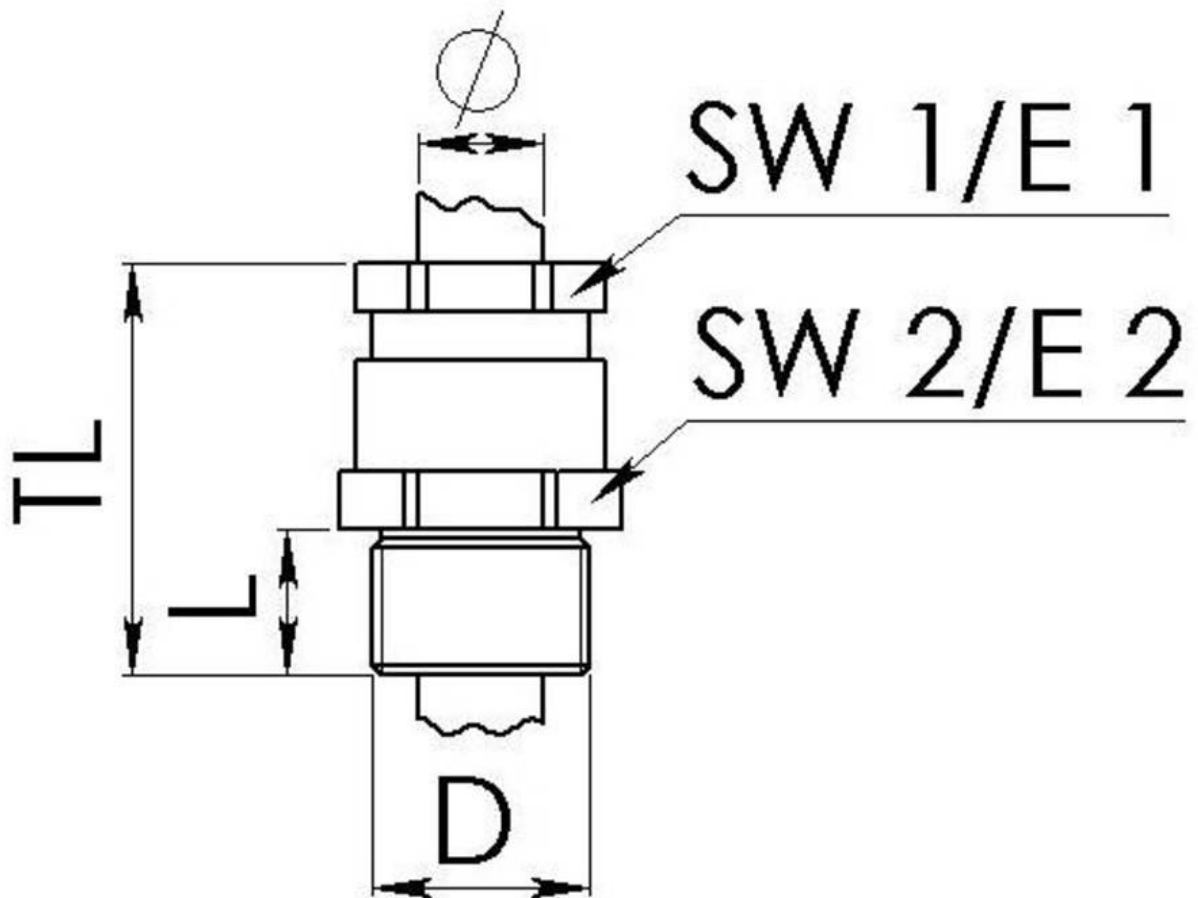

Your Contact:

WISKA Hoppmann GmbH

Kisdorfer Weg 28 · 24568 Kaltenkirchen · Germany

☎ +49-4191-508-0 · 📠 +49-4191-508-209

contact@wiska.de · www.wiska.com