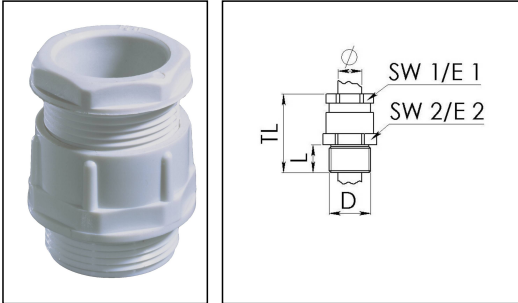

## KVG 7

Cone cable gland, polyamide, Pg 7, RAL 7035

Product illustrations are exemplary and may differ from the chosen product. Further variants and individual customization, we will gladly provide you on request.

|                                 |                             |
|---------------------------------|-----------------------------|
| <b>Material cable gland</b>     | Polyamide, fibre reinforced |
| <b>Temp. range min</b>          | -20 °C                      |
| <b>Temp. range max</b>          | 80 °C                       |
| <b>Protection class</b>         | IP54                        |
| <b>Thread type</b>              | PG                          |
| <b>Ø Connection thread D</b>    | 7                           |
| <b>Length screw-in thread L</b> | 8 mm                        |
| <b>Ø cable diameter min</b>     | 3,5 mm                      |
| <b>Ø cable diameter max</b>     | 6 mm                        |
| <b>Key width SW1</b>            | 13 mm                       |
| <b>Key width SW2</b>            | 15 mm                       |
| <b>Collar diameter E1</b>       | 14 mm                       |
| <b>Collar diameter E2</b>       | 17 mm                       |
| <b>Total length TL</b>          | 28 mm                       |
| <b>Product Color</b>            | RAL 7035                    |
| <b>Order no. RAL 7035</b>       | 10060141                    |
| <b>Type</b>                     | KVG 7                       |
| <b>Packing unit</b>             | 50                          |
| <b>ETIM-Classification</b>      | EC000441                    |