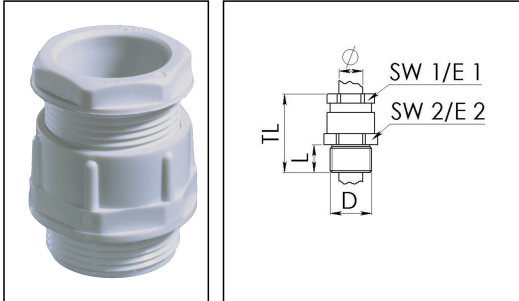

## KVG 16

Cone cable gland, polyamide, Pg 16, RAL 7035

Product illustrations are exemplary and may differ from the chosen product. Further variants and individual customization, we will gladly provide you on request.

|                                 |                             |
|---------------------------------|-----------------------------|
| <b>Material cable gland</b>     | Polyamide, fibre reinforced |
| <b>Temp. range min</b>          | -20 °C                      |
| <b>Temp. range max</b>          | 80 °C                       |
| <b>Protection class</b>         | IP54                        |
| <b>Thread type</b>              | PG                          |
| <b>Ø Connection thread D</b>    | 16                          |
| <b>Length screw-in thread L</b> | 10 mm                       |
| <b>Ø cable diameter min</b>     | 11 mm                       |
| <b>Ø cable diameter max</b>     | 14 mm                       |
| <b>Key width SW1</b>            | 23 mm                       |
| <b>Key width SW2</b>            | 27 mm                       |
| <b>Collar diameter E1</b>       | 26 mm                       |
| <b>Collar diameter E2</b>       | 30 mm                       |
| <b>Total length TL</b>          | 38 mm                       |
| <b>Product Color</b>            | RAL 7035                    |
| <b>Order no. RAL 7035</b>       | 10060145                    |
| <b>Type</b>                     | KVG 16                      |
| <b>Packing unit</b>             | 50                          |
| <b>ETIM-Classification</b>      | EC000441                    |